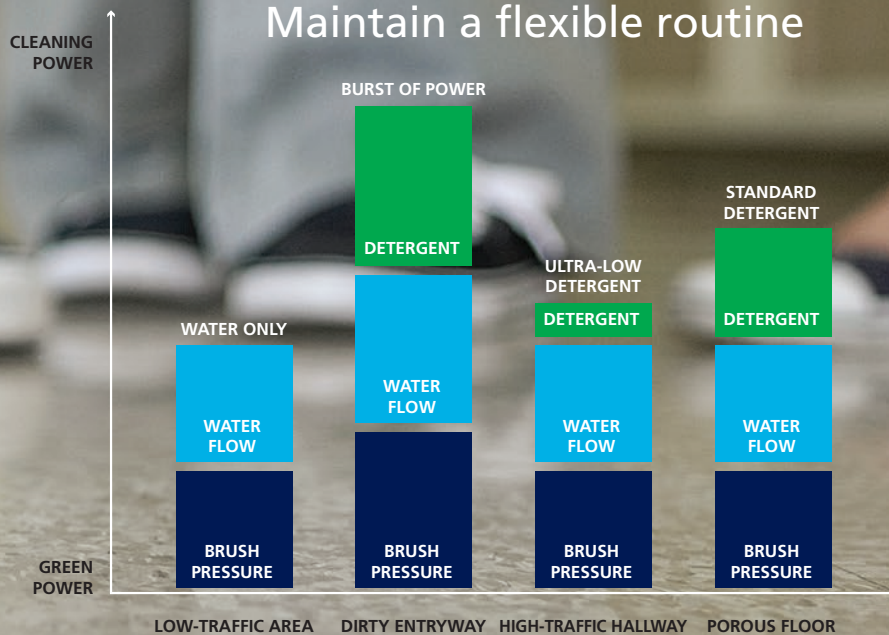

ecoflex™ system

Flexible

Different areas, floor types and facilities need different cleaning. With the ability to easily select the right blend of pad pressure, water and detergent, you can tackle any cleaning challenge. Effortlessly switch between water-only cleaning or different cleaning intensities at the touch of a button. User-friendly controls let you add extra muscle for heavily soiled areas or on tough-to-clean surfaces such as porous or grouted floors.

Clean

Maintaining a clean, healthy indoor environment for you and the people in your building is hassle-free with EcoFlex. Detergent use, pad pressure and flow rate are right at your fingertips. The controls and operation are so simple that operators won't have to hesitate to make adjustments for higher sanitary standards, different surface types or unexpected cleaning challenges.

Smart cleaning choice.

EcoFlex cleans like you do, and doing the job the right way pays off. You can develop a routine that works and quickly adjust to whatever the job demands. Be prepared to get more out of your budget, clean with less impact to the environment and maintain clean, shiny floors when you do.

Maintain a flexible routine

Cost efficient

Flexibility means getting more out of one machine. With more performance right at your fingertips, you'll save time, use fewer machines, and reduce water and detergent consumption. Today's increasing demands for cost efficiency are tough to meet. Now you can do more with less.