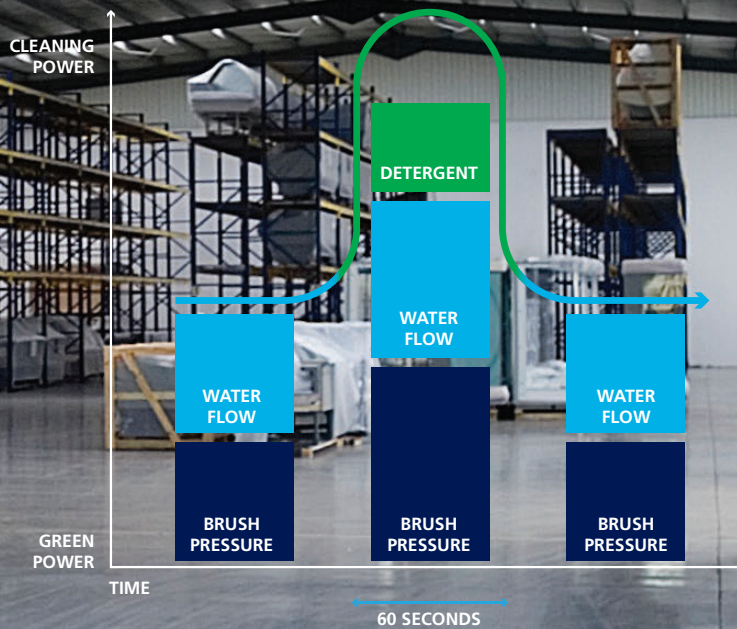

60-second burst of power

Water only

Perfect for removing surface dirt and maintaining the clean look of floors. Water-only mode eliminates the impact of detergents on the environment and lowers cleaning costs. It's the greenest, most economical way to clean.

Ultra-low detergent

Well suited for routine cleaning where a small amount of green-certified detergent will do the trick. Water and detergent are dispensed separately at the scrub deck, eliminating solution waste.

Standard detergent

The tough cleaning you expect. At the standard detergent dilution, pad pressure and flow rate, you'll have a combination powerful enough to pull stubborn dirt from grout and porous surfaces.

Burst of power

For deep, restorative cleaning or unexpected challenges. EcoFlex's burst of power temporarily increases your machine's pad pressure, detergent use and flow rate at the touch of a button. You could call it one-touch magic. We call it EcoFlex.