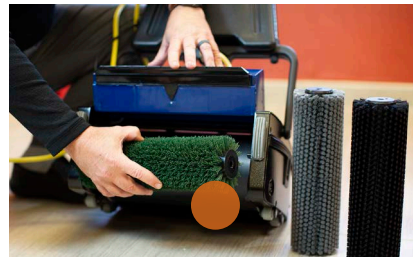

### VERSATILE

This machine will wash, mop, scrub, and dry in a single pass on virtually every kind of floor, including escalators and entrance matting. Multiple brush options available for different cleaning tasks.

### LONG LASTING

Easy change brushes are tough and long lasting. One set of brushes = about 100 floor pads.

TILE & GROUT

TERRAZZO

CONCRETE

CARPET

VCT

SPORT