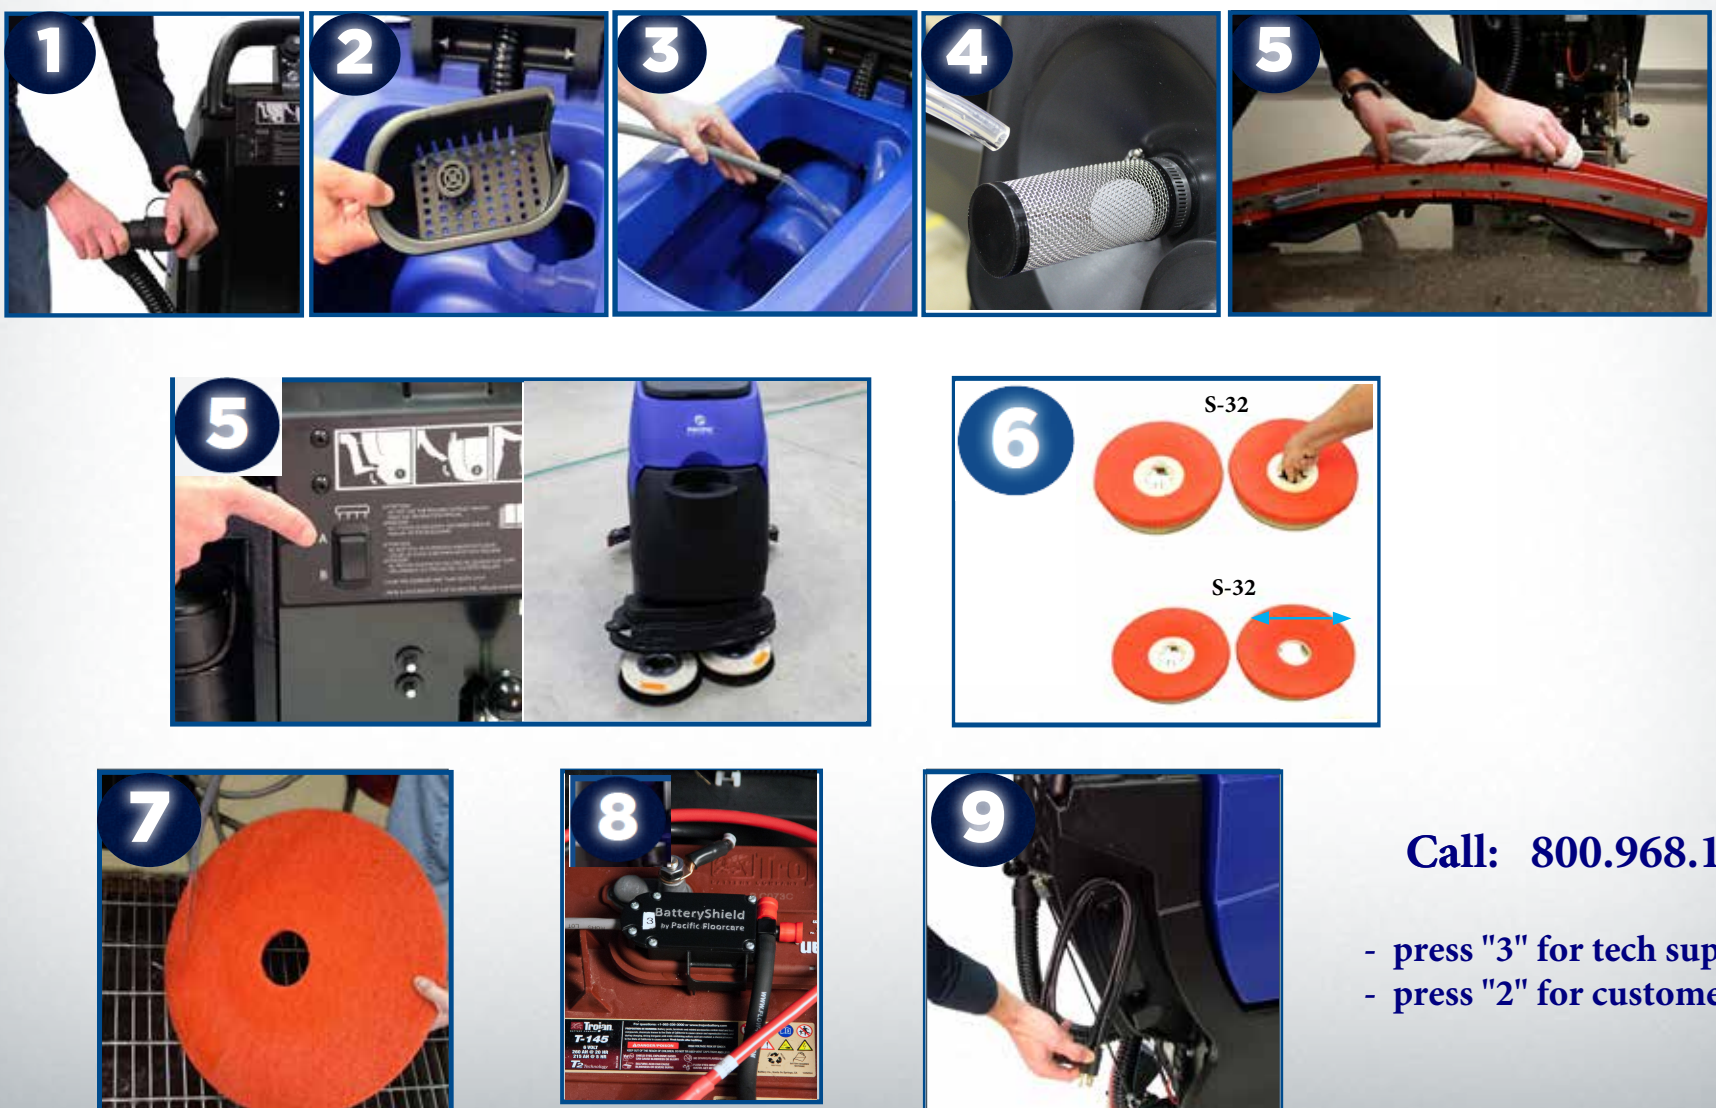

PACIFIC FLOORCARE™ S-SERIES MID-SIZE DISK AUTO SCRUBBERS

OPERATING

MAINTENANCE

Call: 800.968.1332

- press "3" for tech support
- press "2" for customer service

Please use this QR code to access the product manual for the S-Series mid-size scrubbers for more detailed operating and maintenance instructions and part identification