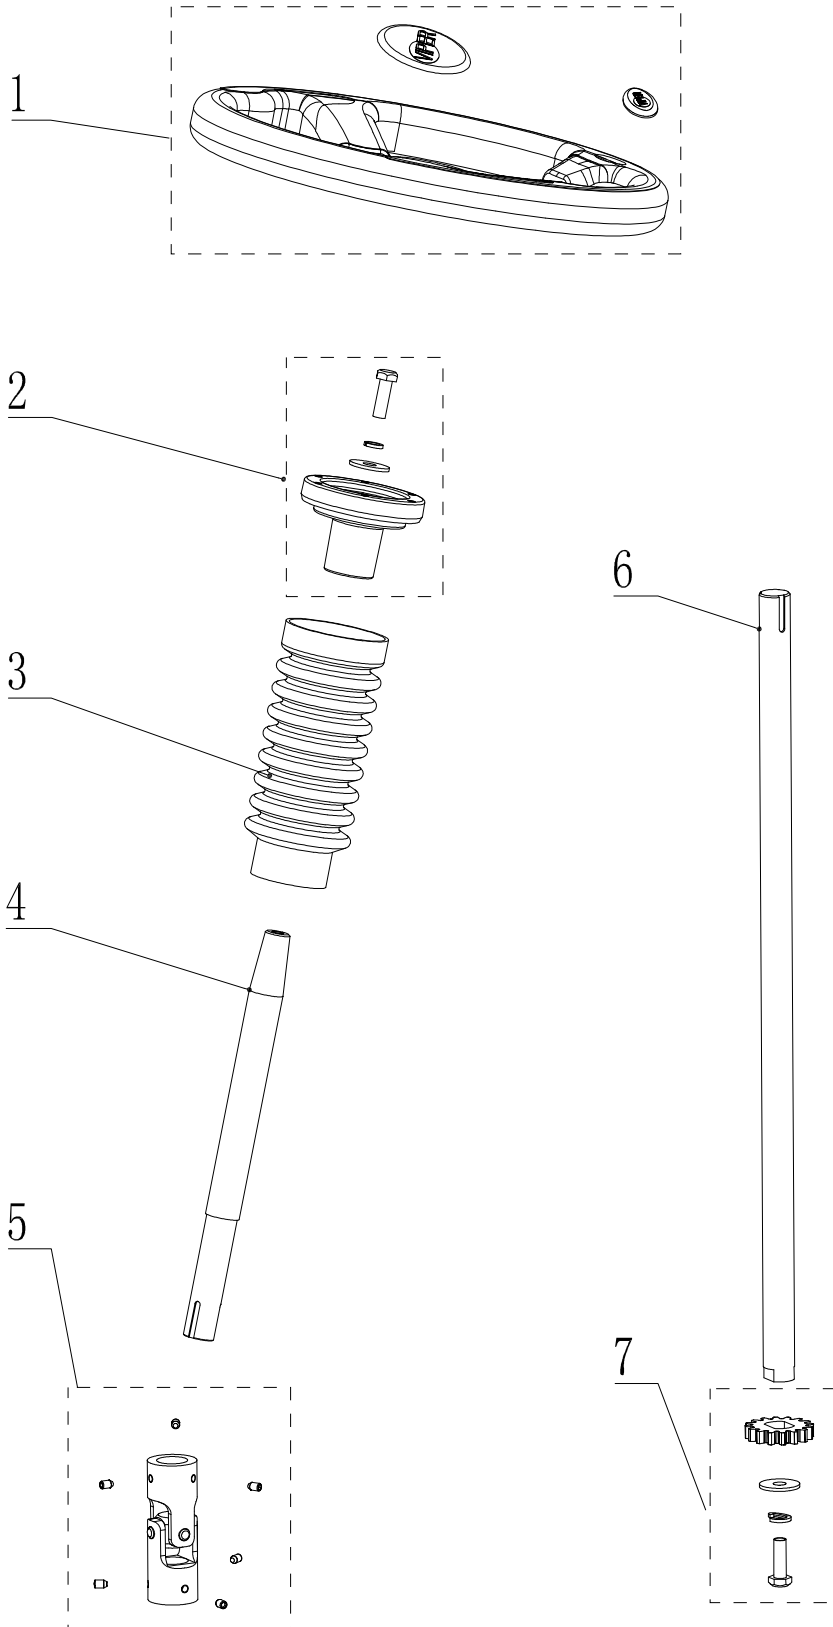

DIRECTION CONTROL ASSEMBLY

DIRECTION CONTROL ASSEMBLY			
Item	Part No	Description	Qty
1	VR10033	STEERING WHEEL	1
2	VR10039	RUBBER SLEEVE STEERING WHEEL	1
3	VR10014	KIT STEERING WHEEL LOCK	1
4	VR10001	UP SHAFT STEERING WHEEL	1
5	VR10040	KIT UNIVERSAL JOINT	1
6	VR11301	DOWN SHAFT STEERING WHEEL	1
7	VR11303	KIT GEAR	1