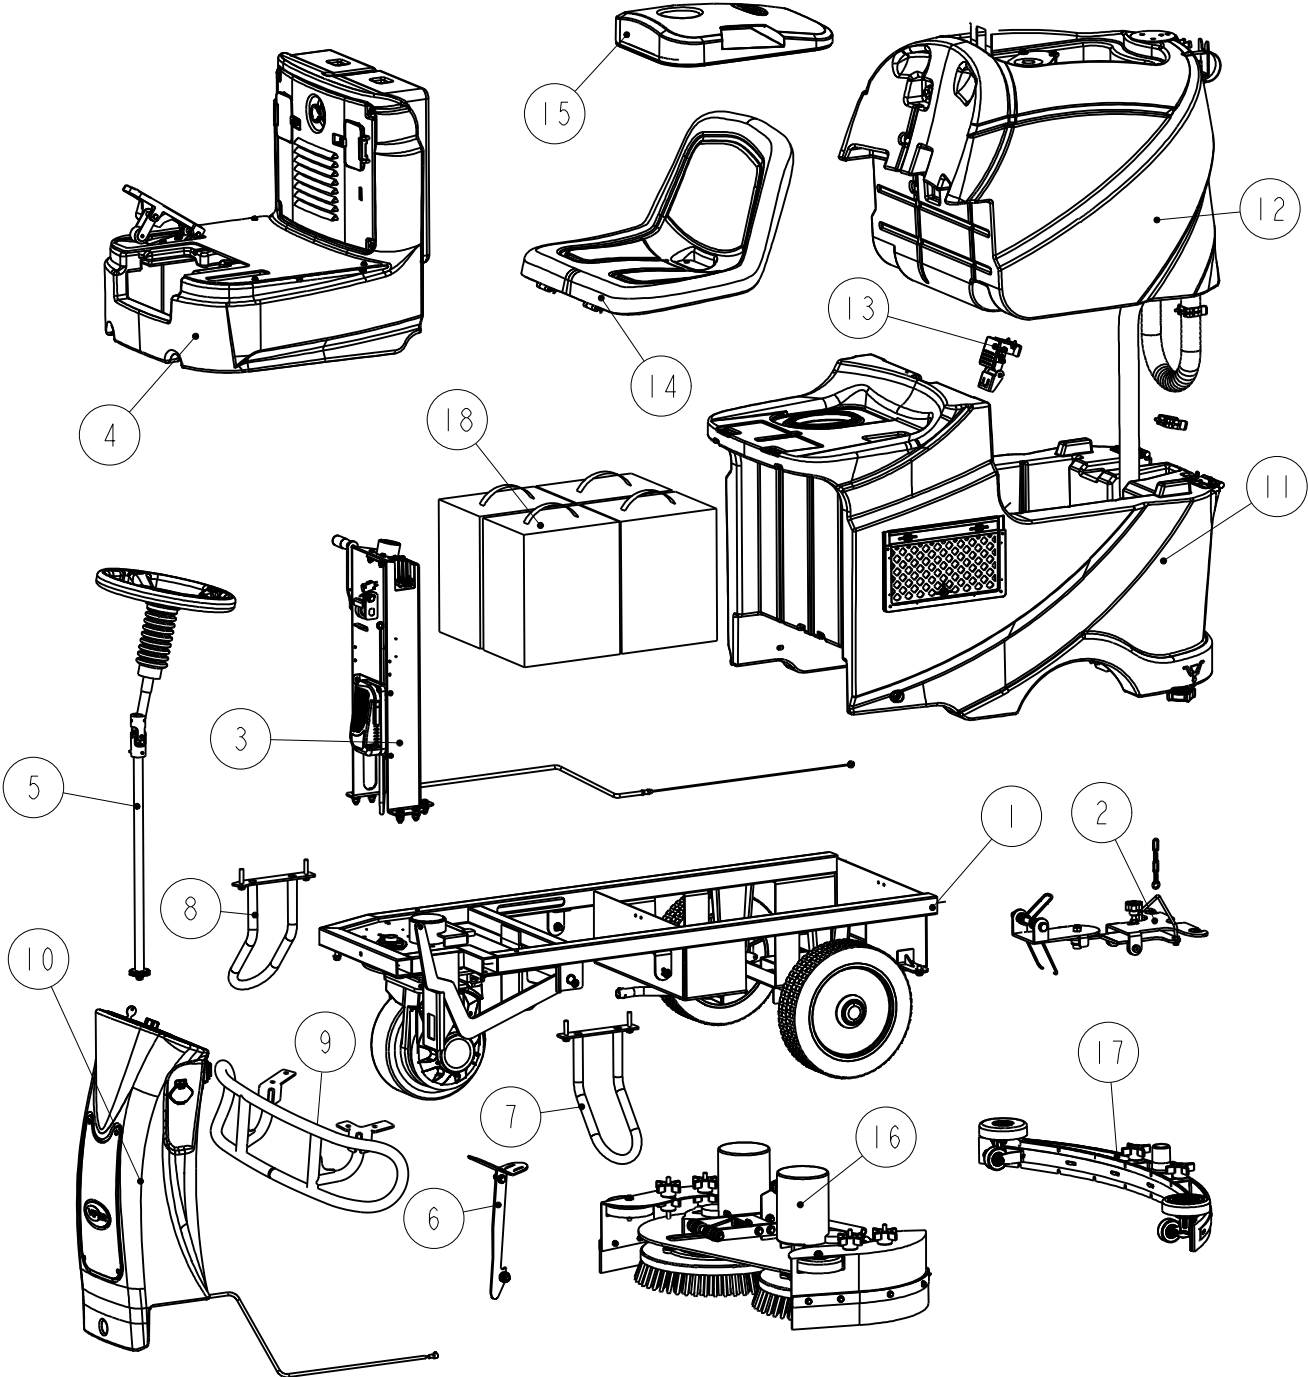

COMPLETE ASSEMBLY

COMPLETE ASSEMBLY		
Item	Description	Qty
1	DRIVER ASSY AND MAIN FRAME	1
2	SQUEEGEE BRACKET ASSEMBLY	1
3	FRONT MAIN FRAME ASSEMBLY	1
4	ELECTRI PARTS ASSEMBLY	1
5	DIRECTION CONTROL ASSEMBLY	1
6	LIFT BRUSH PEDAL ASSEMBLY	1
7	LEFT CRUSH-PROTECT ASSEMBLY	1
8	RIGHT CRUSH-PROTECT ASSEMBLY	1
9	KIT FRONT CRUSH-PROTECT	1
10	FRONT HOUSING ASSEMBLY	1
11	SOLUTION TANK ASSEMBLY	1
12	RECVOERY TANK ASSEMBLY	1
13	RECOVERY TANK LOCK ASSEMBLY	1
14	SEAT ASSEMBLY	1
15	RECOVERY TANK COVER ASSEMBLY	1
16	BRUSH ASSEMBLY	1
17	SQUEEGEE ASSEMBLY	1
18	BATTERIES 6V 245AH	4