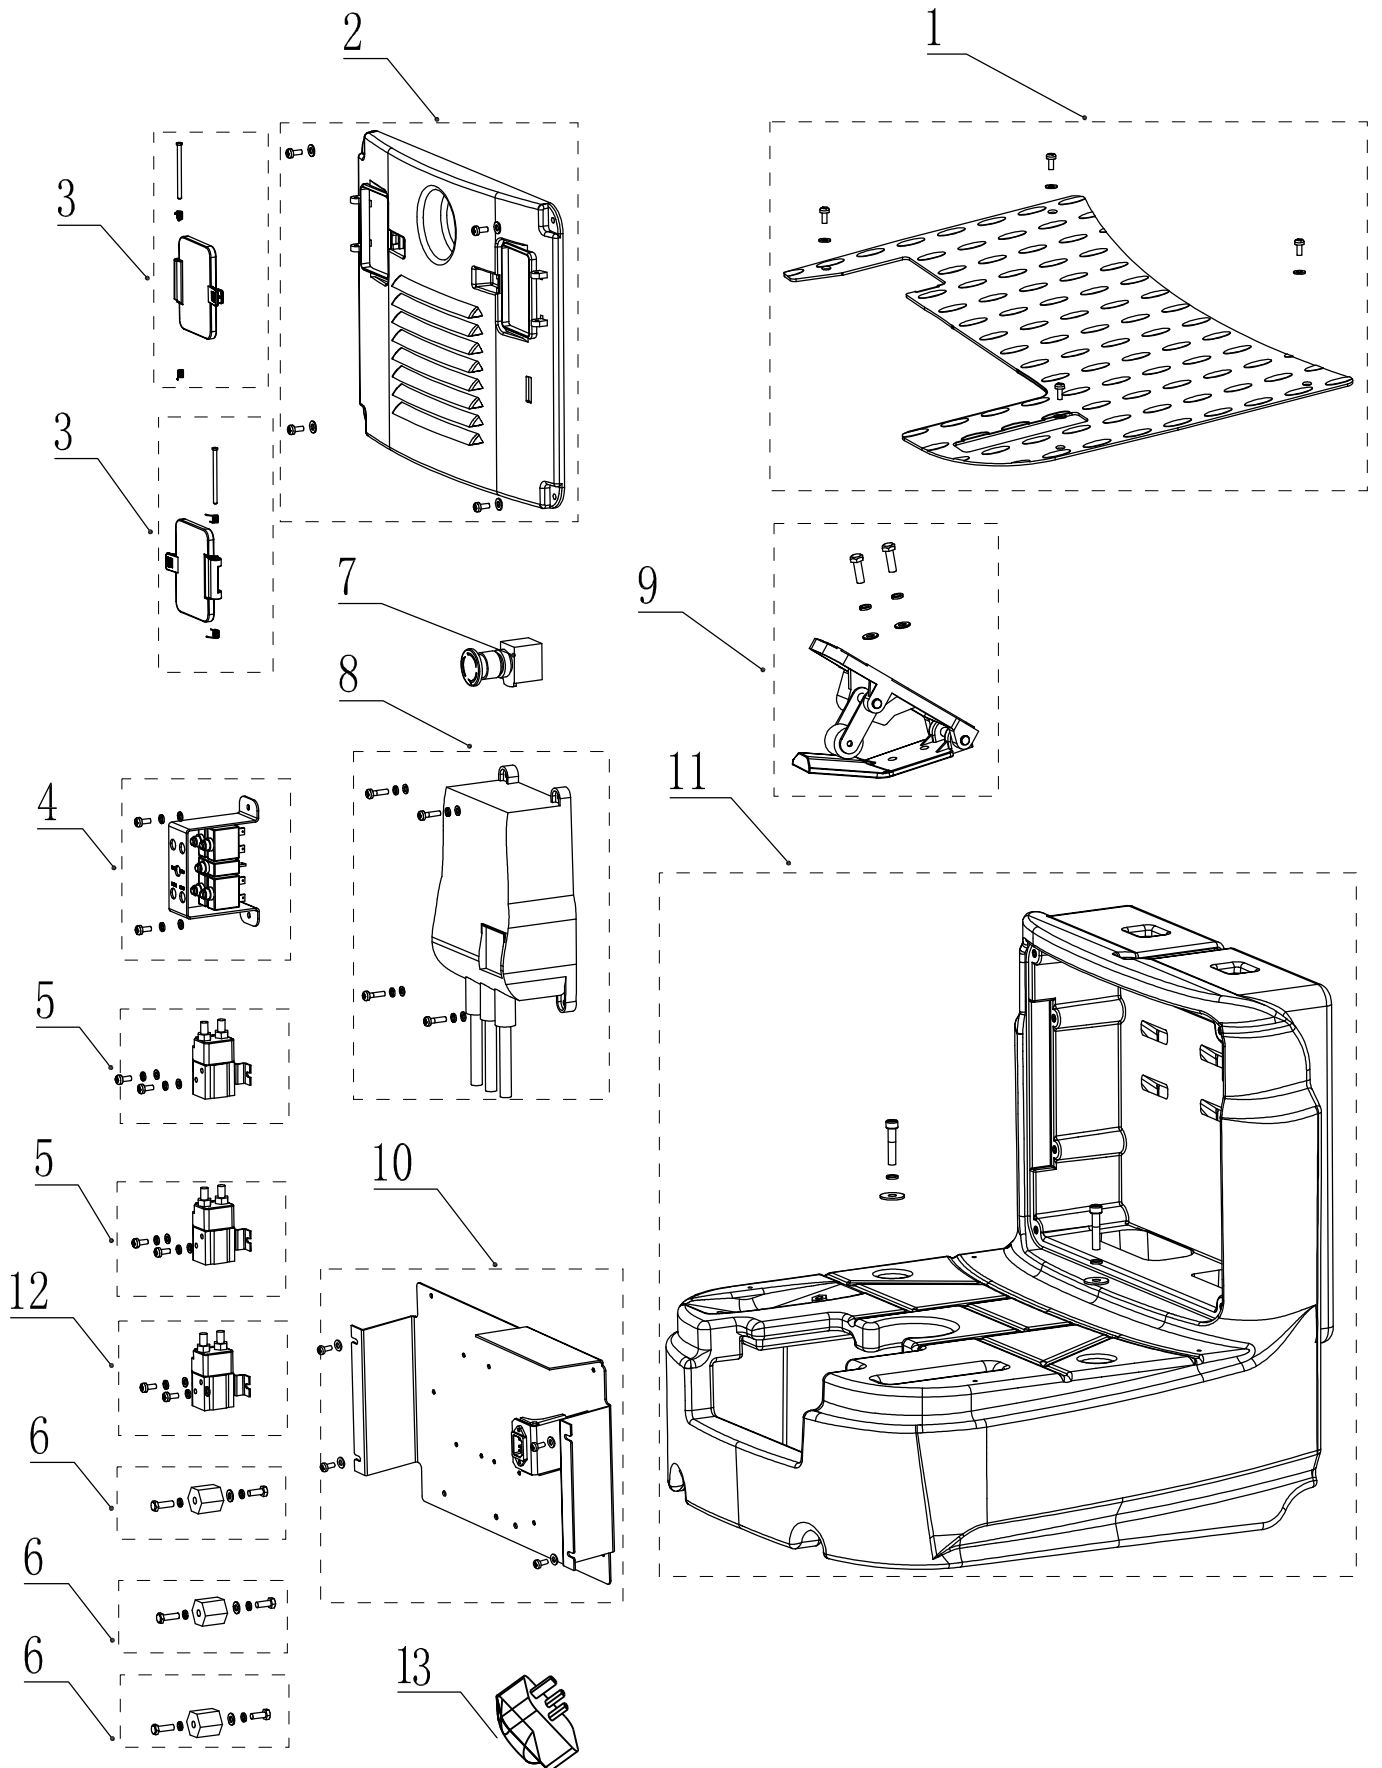

ELECTRIC PARTS ASSEMBLY

ELECTRIC PARTS ASSEMBLY			
Item	Part No	Description	Qty
1	VR13003	KIT ANTI-SKID PLATE	1
2	VR13110	LID KIT ELECTRIC BOX	1
3	VR13120	KIT TRANSPARENT LID	2
4	VR13220	KIT BREAKER	1
5	VR13230	KIT CONTACTOR	2
6	VR13250	KIT CONNECT WIRE POLE	3
7	VR13132	EMERGENCY-STOP BUTTON	1
8	VR13240	KIT CHARGER EU VERSION	1
	VR13445	KIT CHARGER CN VERSION	1
	VR13442	KIT CHARGER US VERSION	1
9	VR13300	KIT SPEED CONTROL PEDAL	1
10	VR13210	KIT ELECTRIC PARTS MOUNTING PLATE	1
11	VR13004	KIT ELECTRIC BOX	1
12	VR13260	KIT RELAY	1
13*	VF82178	UK CONVERTER	1

*-----OPTIONAL