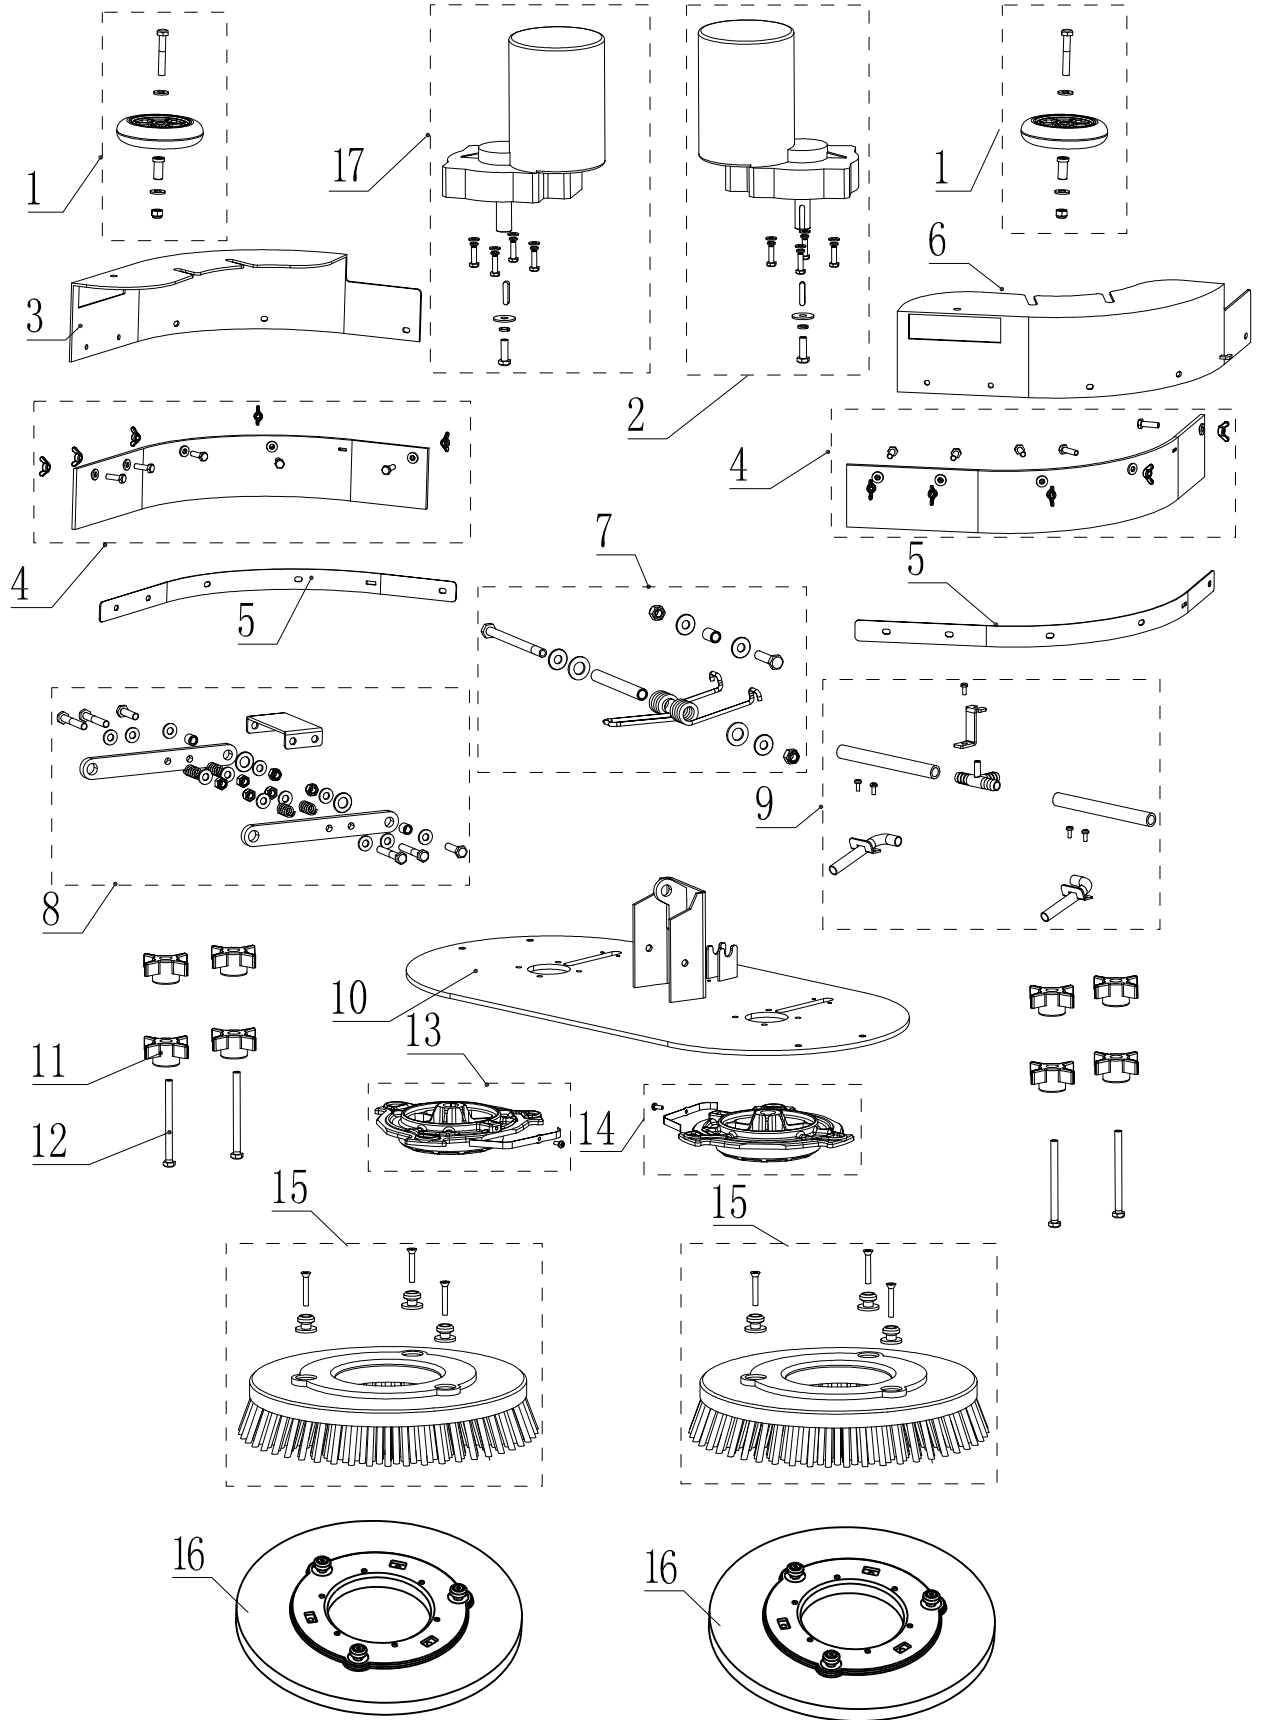

# DIRECTION CONTROL ASSEMBLY

---

<b>DIRECTION CONTROL ASSEMBLY</b>			
<b>Item</b>	<b>Part No</b>	<b>Description</b>	<b>Qty</b>
1	VR10033	STEERING WHEEL	1
2	VR10039	RUBBER SLEEVE STEERING WHEEL	1
3	VR10014	KIT STEERING WHEEL LOCK	1
4	VR10001	UP SHAFT STEERING WHEEL	1
5	VR10040	KIT UNIVERSAL JOINT	1
6	VR11301	DOWN SHAFT STEERING WHEEL	1
7	VR11303	KIT GEAR	1

# FRONT MAIN FRAME ASSEMBLY

---

<b>FRONT MAIN FRAME ASSEMBLY</b>			
<b>Item</b>	<b>Part No</b>	<b>Description</b>	<b>Qty</b>
1	VR12100	HANDLE KIT SQUEEGEE LIFT	1
2	VR12200	KIT BEARING BASE	1
3	VR12300	KIT USB	1
4	VR12401	KIT FRONT FRAME	1
5	VR12403	KIT SQUEEGEE SWITCH	1
6	VR12013	KIT HORN	1
7	VR12402	KIT CABLE GUIDE WHEEL SQUEEGEE LIFT	1
8	VR12404	KIT DRIVE MOTOR CONTROL	1
9	VR12004	CABLE SQUEEGEE LIFT	1

# BRUSH ASSEMBLY

---

<b>BRUSH ASSEMBLY</b>			
<b>Item</b>	<b>Part No</b>	<b>Description</b>	<b>Qty</b>
1	VR14016	KIT BUMPER WHEEL	2
2	VR14013	KIT BRUSH MOTOR LEFT	1
3	VR14501	BRUSH SKIRT MOUNT RIGHT	1
4	VR14015	KIT BRUSH SKIRT	2
5	VR14403	STRAP KIT SKIRT	2
6	VR14401	BRUSH SKIRT MOUNT LEFT	1
7	VR14017	KIT BRUSH TORSION SPRING	1
8	VR14012	KIT BRUSH LIFT ARM	1
9	VR14014	KIT BRUSH WATER OUTLET	1
10	VR14001	BRUSH MOUNTING FARAME	1
11	VF81210	TUMB NUT	8
12	VR14005	BOLT M8X100 HEX	4
13	VR14100	KIT LEFT BRUSH HUB	1
14	VR14200	KIT RIGHT BRUSH HUB	1
15	VR14300	KIT BRUSH	2
16	VR14303	PAD DRIVER 14"	2
17	VR14023	KIT BRUSH MOTOR RIGHT	1