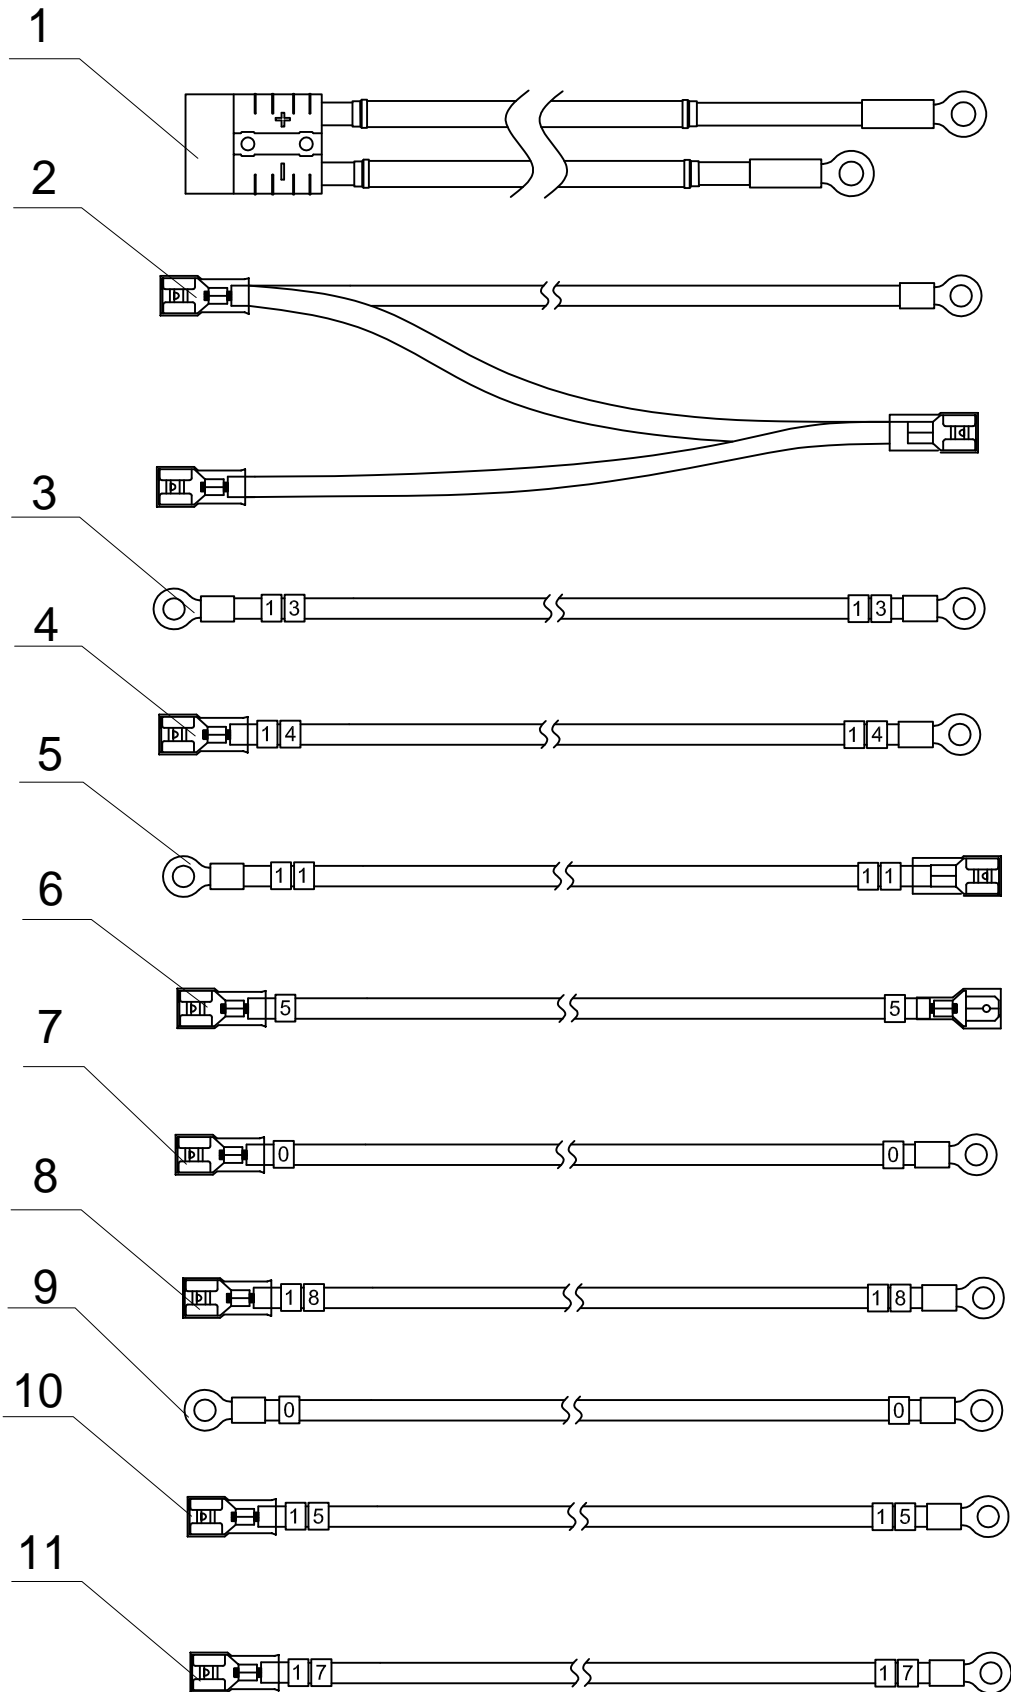

ELECTRIC PARTS

ELECTRIC PARTS			
Item	Part No	Description	Qty
1	VR13414	KIT BATTERIES 24V WIRE	1
2	VR13418	KIT CONTACTOR WIRE	1
3	VR13424	MAIN CONTACTOR TO BRUSH MOTOR CONTACTOR WIRE	1
4	VR13422	VACUUM MOTOR BREAKER TO VACUUM MOTOR BREAKER WIRE	1
5	VR13425	BRUSH MOTOR CONTACTOR TO BRUSH MOTOR BREAKER WIRE	1
6	VR13421	MAIN BREAKER TO EMERGENCY-STOP BUTTON WIRE	1
7	VR13417	MAIN CONTACTOR TO NEGATIVE CONNECT POLE WIRE	1
8	VR13419	MAIN CONTACTOR TO MAIN BREAKER WIRE	1
9	VR13416	NEGATIVE CONNECT POLE WIRE	1
10	VR13420	MAIN CONTACTOR TO VACUUM MOTOR BREAKER WIRE	1
11	VR13437	MAIN CONTACTOR TO DRIVE MOTOR BREAKER WIRE	1