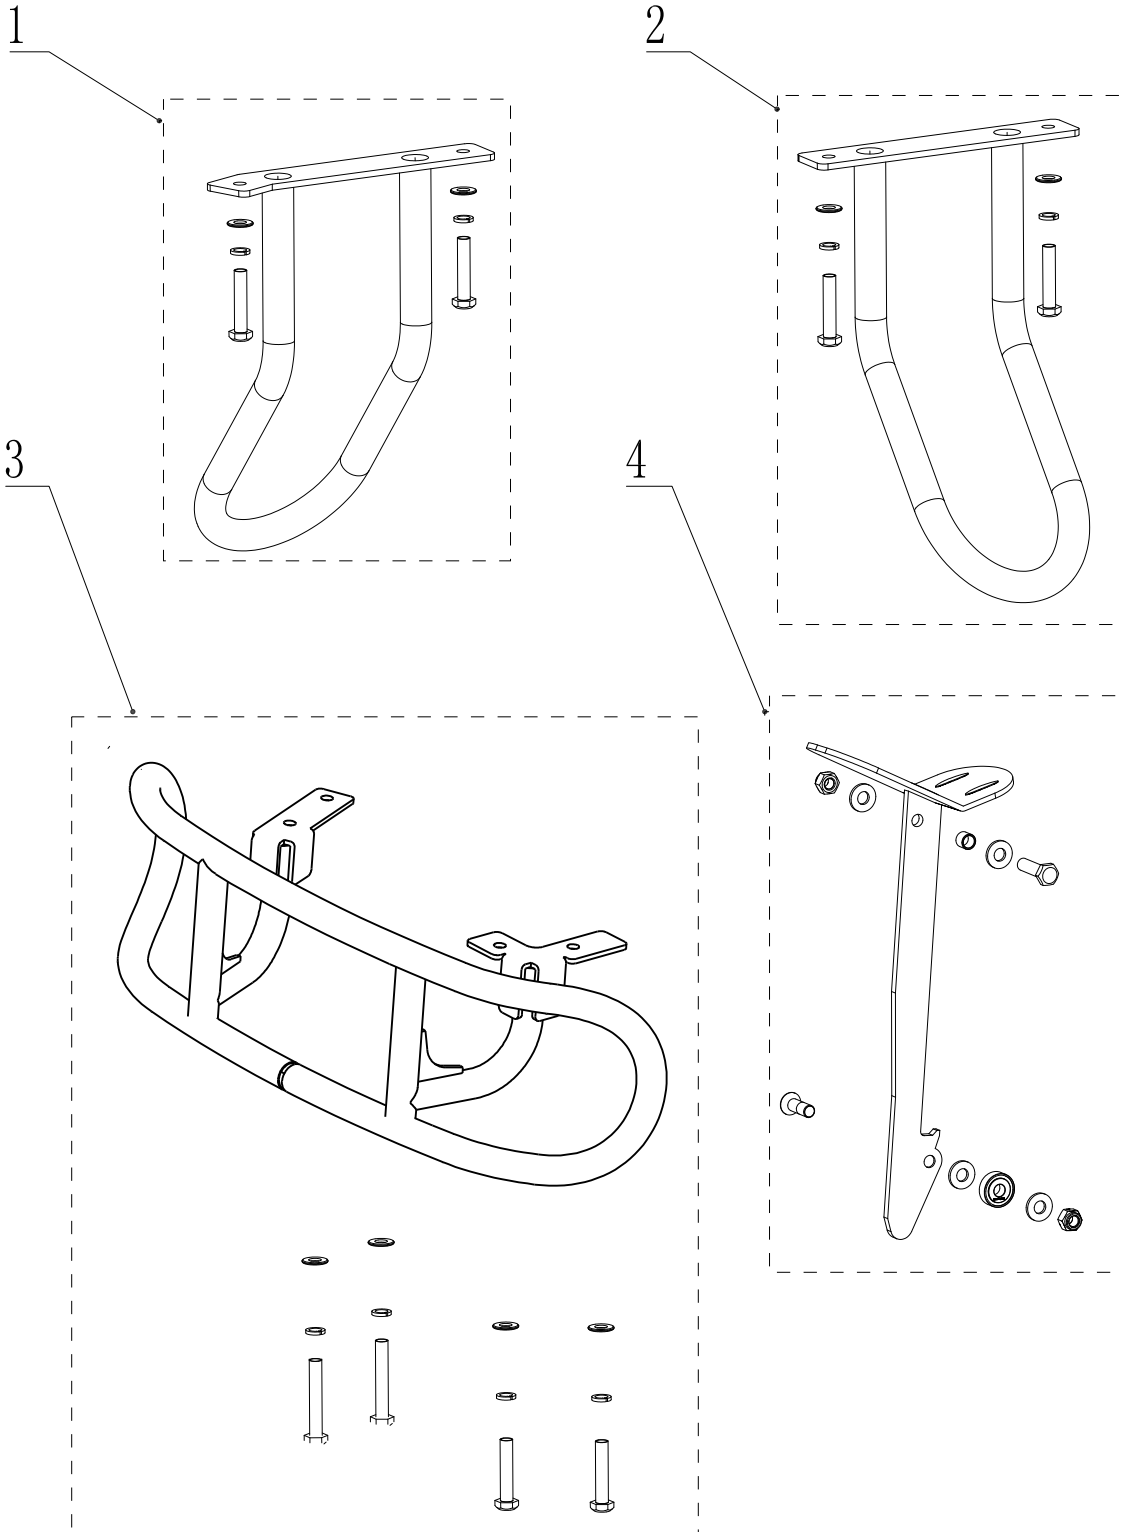

BUMPER ASSEMBLY

BUMPER ASSEMBLY			
Item	Part No	Description	Qty
1	VR10028	KIT RIGHT BUMPER	1
2	VR10026	KIT LEFT BUMPER	1
3	VR10027	KIT FRONT BUMPER	1
4	VR10012	PEDAL KIT BRUSH LIFT	1