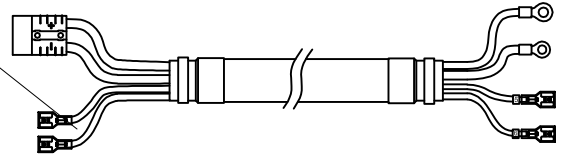

OTHER ELECTRIC PARTS ASSEMBLY

1

5

2

6

3

7

4

8

9