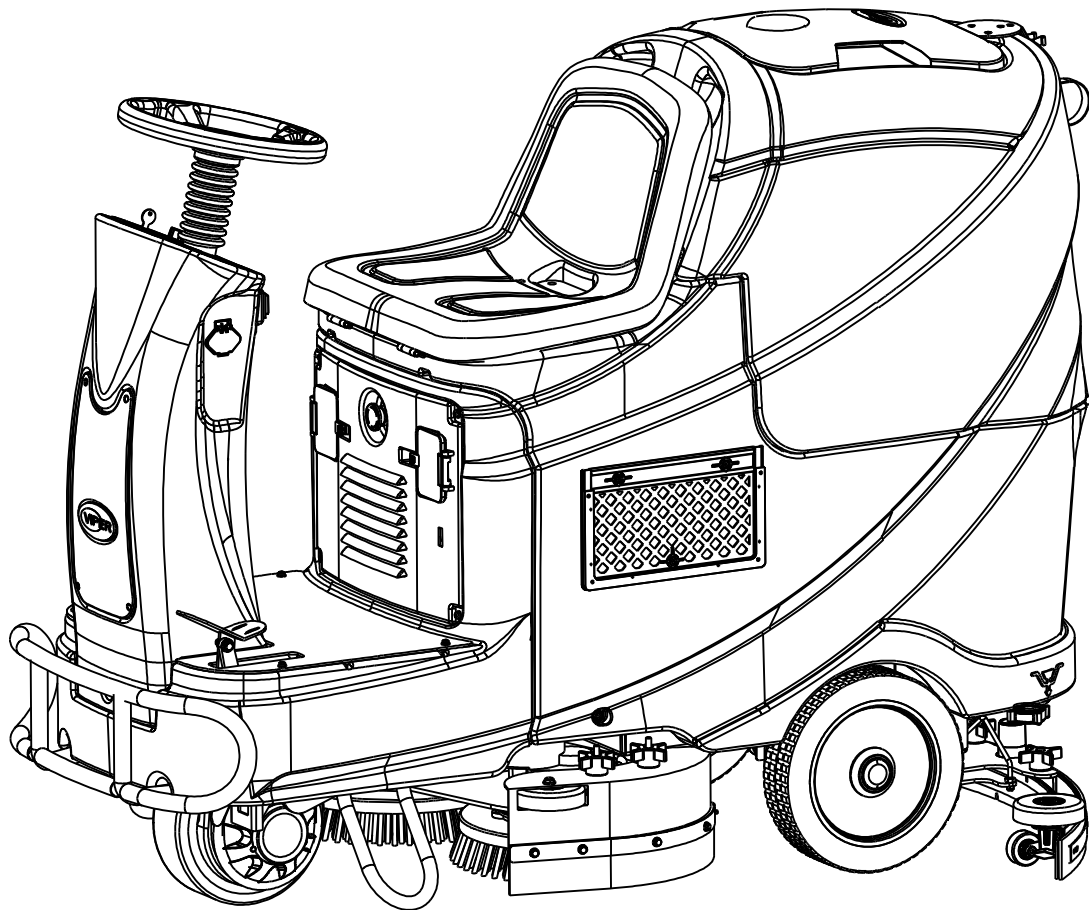

# PARTS LIST

# TABLE OF CONTENTS

<b>Description</b>	<b>Page</b>
COMPLETE ASSEMBLY	2--3
DRIVE MOTOR AND CHASSIS ASSEMBLY	4--5
DIRECTION CONTROL ASSEMBLY	6--7
FRONT MAIN FRAME ASSEMBLY	8--9
BRUSH ASSEMBLY	10--11
ELECTRIC PARTS ASSEMBLY	12--13
CONTROL HOUSING ASSEMBLY	14--15
SQUEEGEE BRACKET ASSEMBLY	16--17
SQUEEGEE ASSEMBLY	18--19
SOLUTION TANK ASSEMBLY	20--21
RECOVERY TANK ASSEMBLY	22--23
SEAT ASSEMBLY	24--25
BUMPER ASSEMBLY	26--27
ELECTRIC PARTS	28--29
OTHER ELECTRIC PARTS ASSEMBLY	30--31
MAIN CONNECTING WIRE-VR13440	32
WEAR AND TEAR PARTS	33