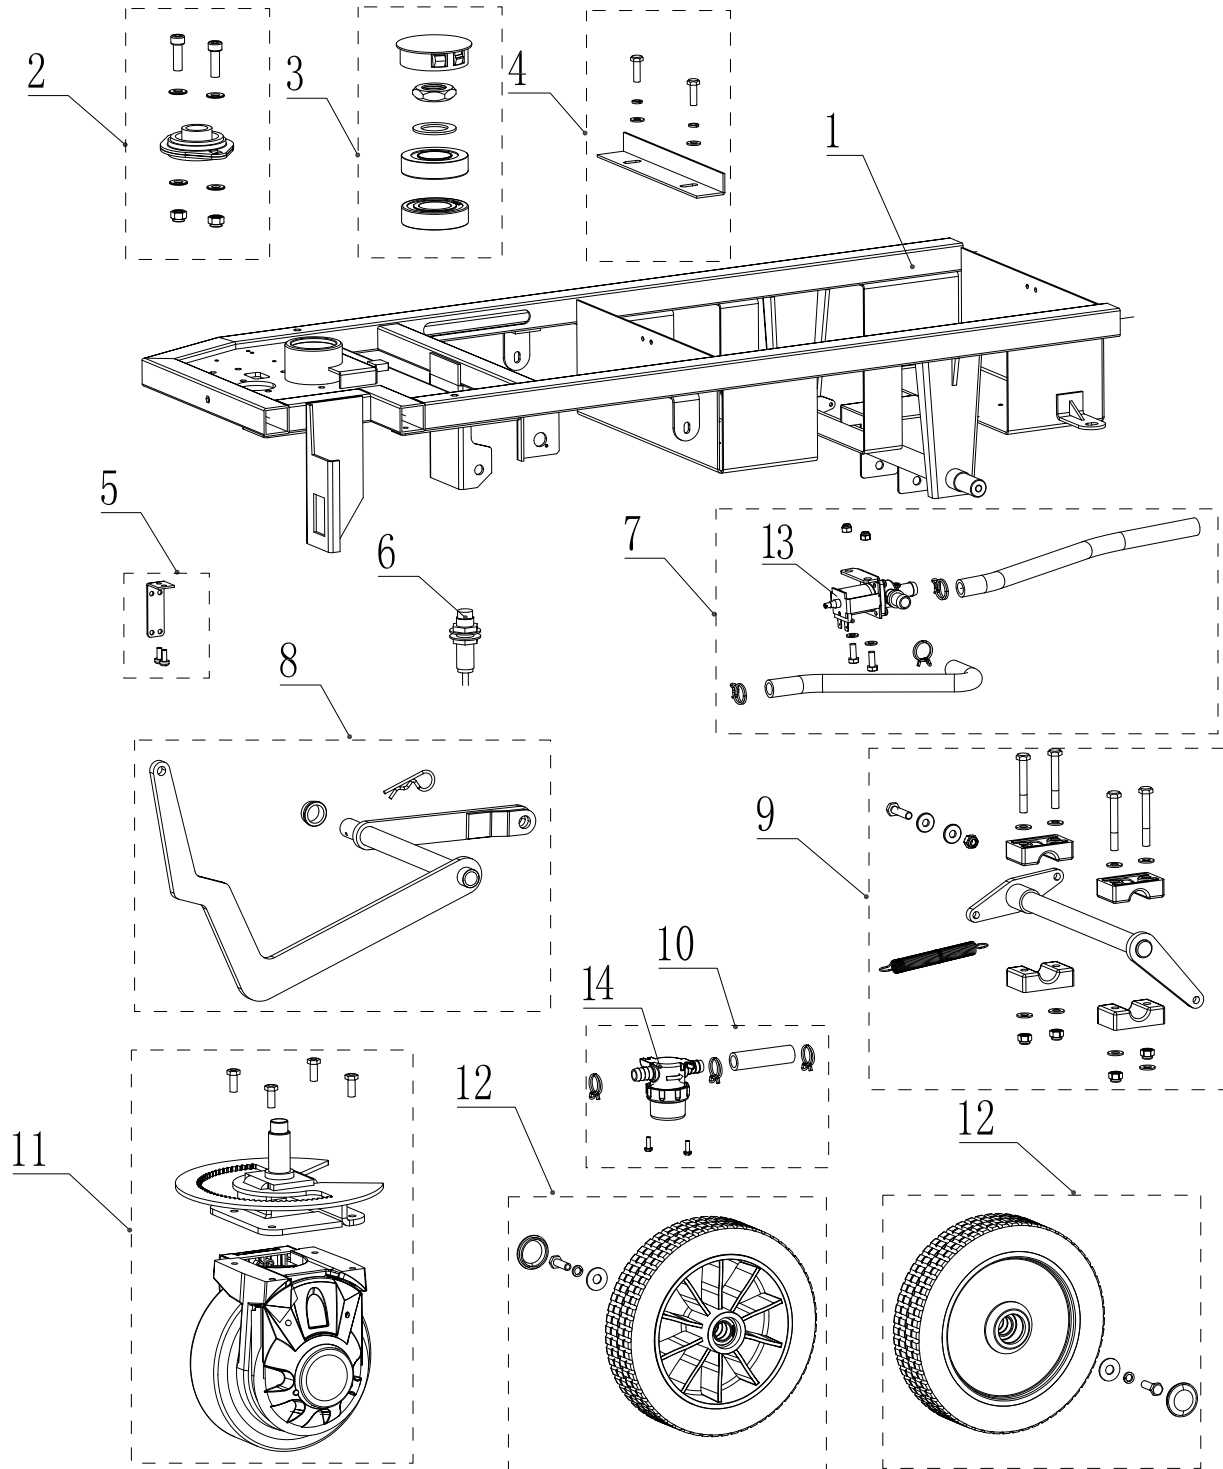

DRIVE MOTOR AND CHASSIS ASSEMBLY

DRIVE MOTOR AND CHASSIS ASSEMBLY			
Item	Part No	Description	Qty
1	VR11100	CHASSIS	1
2	VR11016	KIT BEARING WITH BRACKET	1
3	VR11501	KIT DRIVE MOTOR BEARING	1
4	VR11502	KIT BATTERY BRACKET	1
5	VR11503	KIT DRIVE MOTOR BRACKET	1
6	VR13435	SENSOR SWITCH	1
7	VR11506	KIT SOLENOID VALVE	1
8	VR11505	BRACKET KIT BRUSH LIFT	1
9	VR11507	BRACKET KIT SQUEEGEE LIFT	1
10	VR11508	KIT FILTER	1
11	VR11200	KIT DRIVE MOTOR	1
12	VR11504	KIT REAR WHEEL	2
13	VR11600	VALVE	1
14	VF90621	FILTER	1