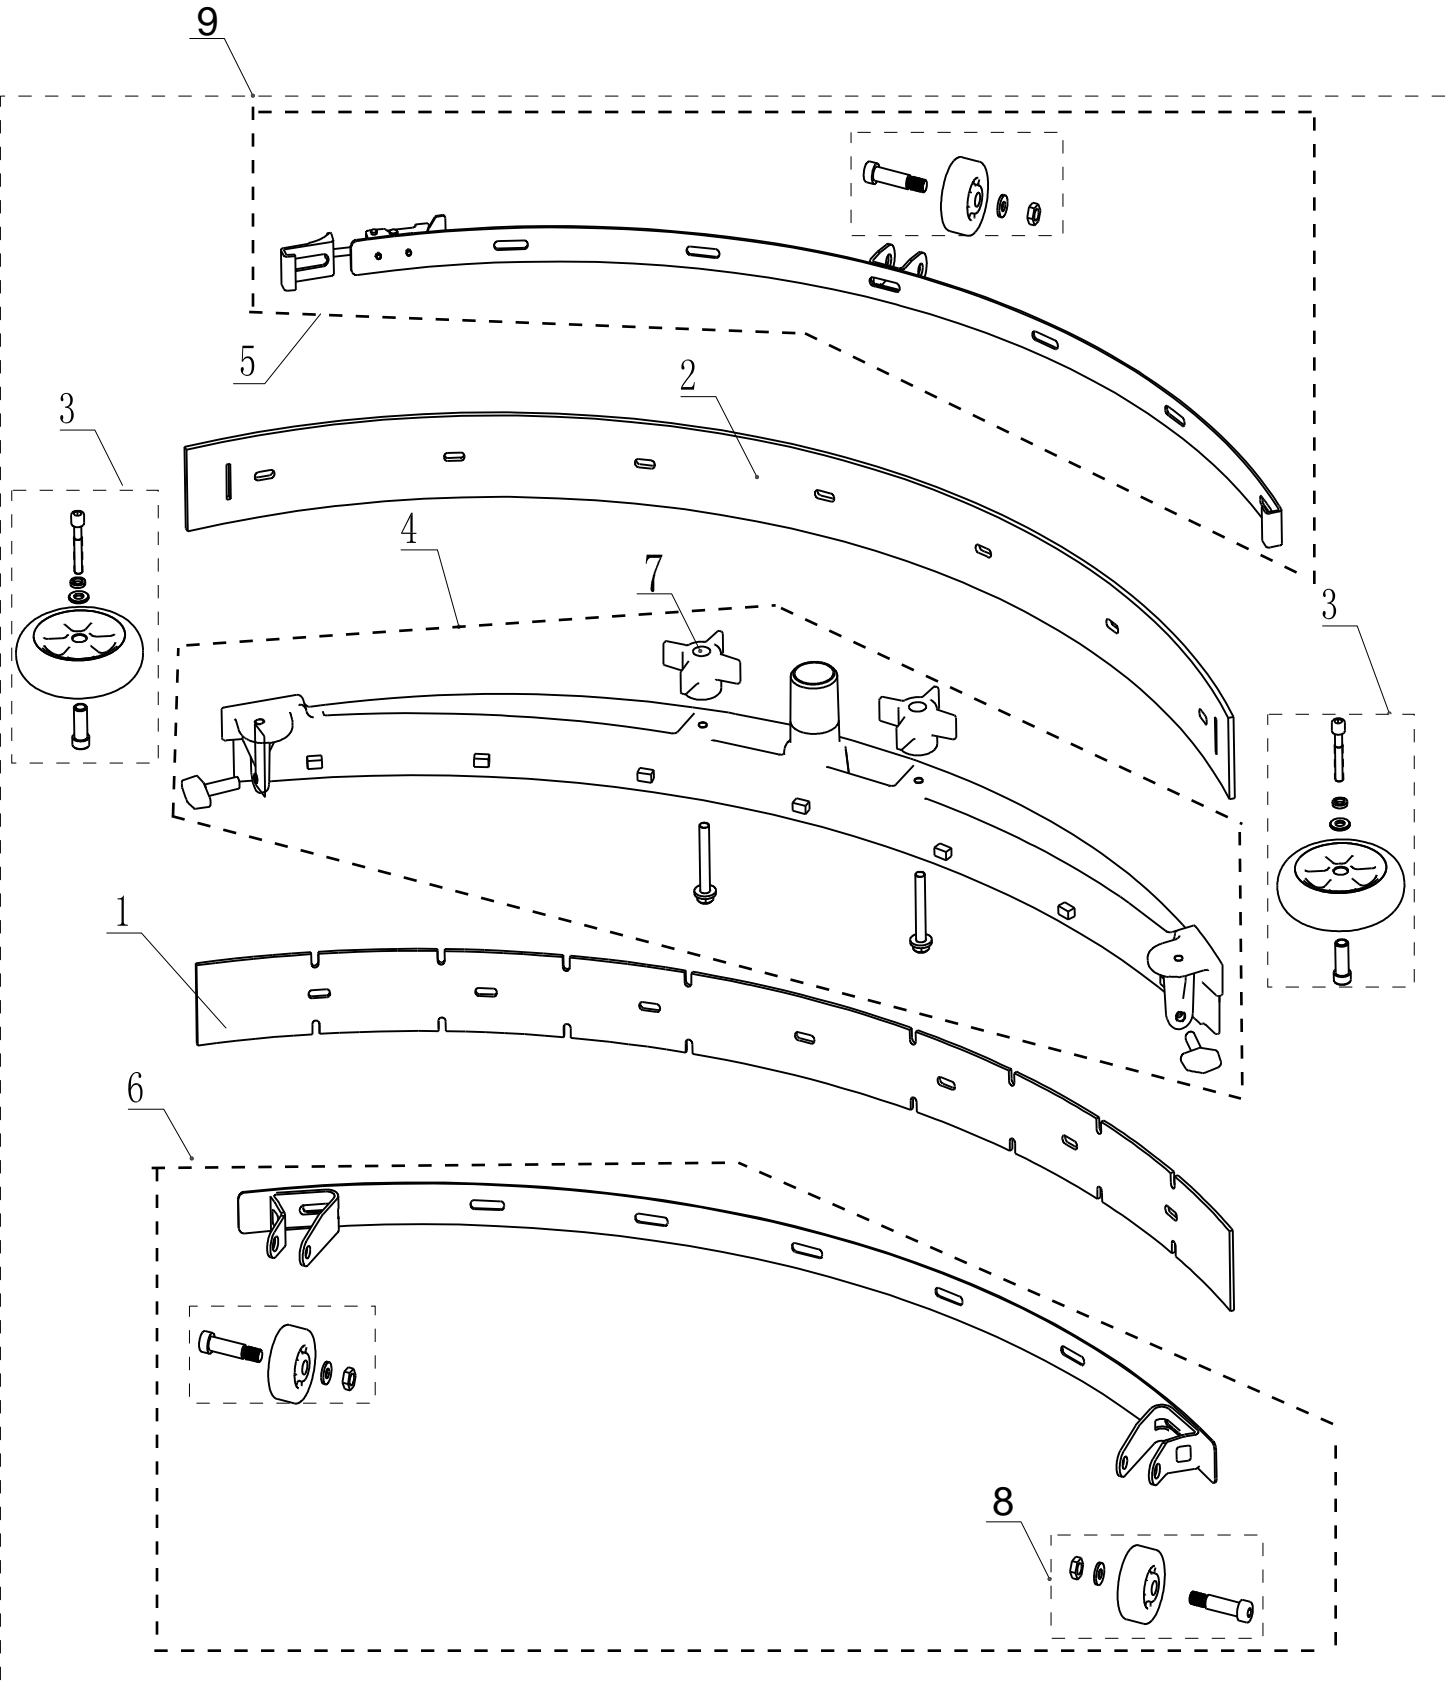

SQUEEGEE ASSEMBLY

SQUEEGEE ASSEMBLY			
Item	Part No	Description	Qty
1	VR16002	SQUEEGEE BLADE FRONT	1
2	VR16003	SQUEEGEE BLADE REAR	1
3	VR16007	WHEEL KIT BUMPER	1
4	VR16008	SQUEEGEE ALUMINUM BODY	1
5	VR16200	STRAP KIT REAR SQUEEGEE	1
6	VR16100	STRAP KIT FRONT SQUEEGEE	1
7	VF81210	TUMB NUT	2
8	VF90136	SQUEEGEE GUIDE WHEEL	3
9	VR16000	SQUEEGEE ASSEMBLY	1