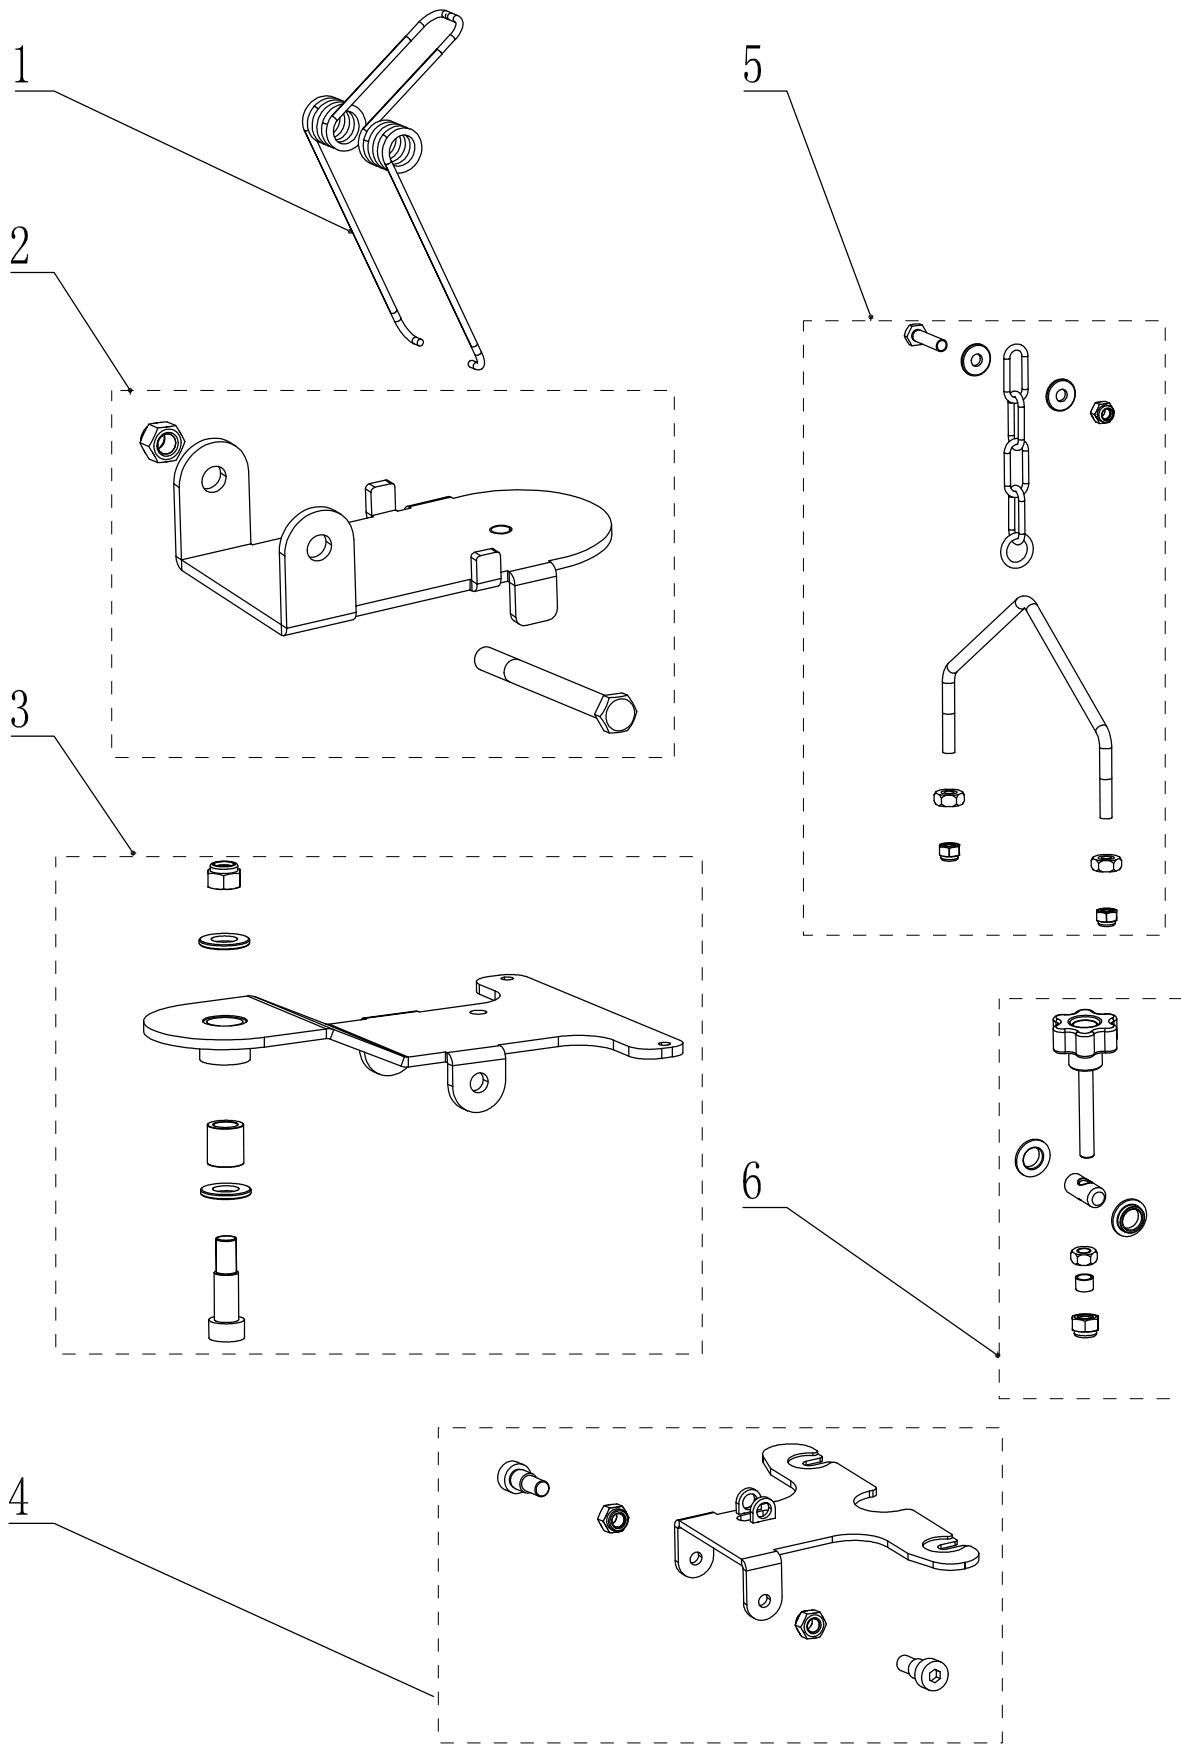

# ELECTRIC PARTS ASSEMBLY

<b>ELECTRIC PARTS ASSEMBLY</b>			
<b>Item</b>	<b>Part No</b>	<b>Description</b>	<b>Qty</b>
1	VR13003	KIT ANTI-SKID PLATE	1
2	VR13110	LID KIT ELECTRIC BOX	1
3	VR13120	KIT TRANSPARENT LID	2
4	VR13220	KIT BREAKER	1
5	VR13230	KIT CONTACTOR	2
6	VR13250	KIT CONNECT WIRE POLE	3
7	VR13132	EMERGENCY-STOP BUTTON	1
8	VR13240	KIT CHARGER EU VERSION	1
	VR13445	KIT CHARGER CN VERSION	1
	VR13442	KIT CHARGER US VERSION	1
9	VR13300	KIT SPEED CONTROL PEDAL	1
10	VR13210	KIT ELECTRIC PARTS MOUNTING PLATE	1
11	VR13004	KIT ELECTRIC BOX	1
12	VR13260	KIT RELAY	1
13*	VF82178	UK CONVERTER	1

\*-----OPTIONAL

CONTROL HOUSING ASSEMBLY

---

<b>CONTROL HOUSING ASSEMBLY</b>			
<b>Item</b>	<b>Part No</b>	<b>Description</b>	<b>Qty</b>
1	VR15100	KIT CONTROL PANEL	1
2	VR15008	KIT CONTROL HOUSING	1
3	VR15009	LID KIT DRIVE MOTOR CONTROL	1
4	VR15011	KIT PHONE STORAGE	1
5	VR15200	KIT USB COVER	1
6	VR13436	KEY SWITCH	1
7	VR13441	SPEED POTENTIOMETER	1
8	VF81730	POTENTIOMETER KNOB	1
9	VR15110	FORWARD OR REVERSE BUTTON	1

SQUEEGEE BRACKET ASSEMBLY

---

<b>SQUEEGEE BRACKET ASSEMBLY</b>			
<b>Item</b>	<b>Part No</b>	<b>Description</b>	<b>Qty</b>
1	VR11402	TORSION SPRING SQUEEGEE	1
2	VR11408	KIT SQUEEGEE BRACKET	1
3	VR11409	KIT SQUEEGEE MOUNTING PIVOT	1
4	VR11410	KIT SQUEEGEE ADJUSTMENT BRACKET	1
5	VR11411	KIT SQUEEGEE LIFT CHAIN	1
6	VR11412	KIT SQUEEGEE ADJUSTMENT HANDLE	1