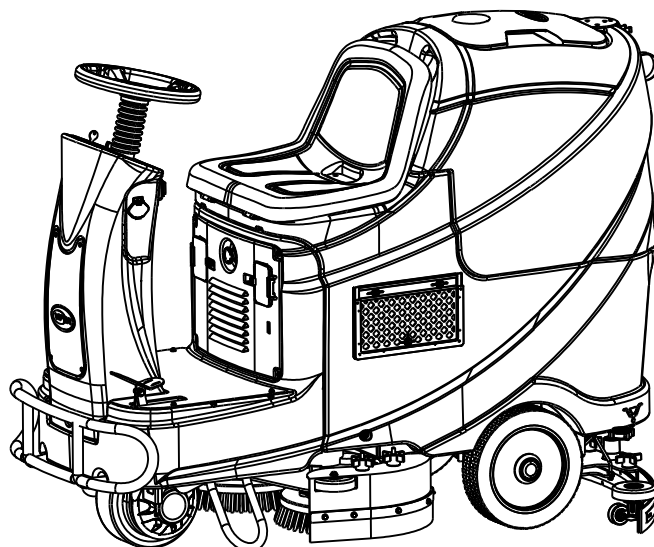

# PARTS LIST

# TABLE OF CONTENTS

<b>Description</b>	<b>Page</b>
COMPLETE ASSEMBLY	2--3
DRIVE MOTOR AND CHASSIS ASSEMBLY	4--5
DIRECTION CONTROL ASSEMBLY	6--7
FRONT MAIN FRAME ASSEMBLY	8--9
BRUSH ASSEMBLY	10--11
ELECTRIC PARTS ASSEMBLY	12--13
CONTROL HOUSING ASSEMBLY	14--15
SQUEEGEE BRACKET ASSEMBLY	16--17
SQUEEGEE ASSEMBLY	18--19
SOLUTION TANK ASSEMBLY	20--21
RECOVERY TANK ASSEMBLY	22--23
SEAT ASSEMBLY	24--25
BUMPER ASSEMBLY	26--27
ELECTRIC PARTS	28--29
OTHER ELECTRIC PARTS ASSEMBLY	30--31
MAIN CONNECTING WIRE-VR13440	32
WEAR AND TEAR PARTS	33