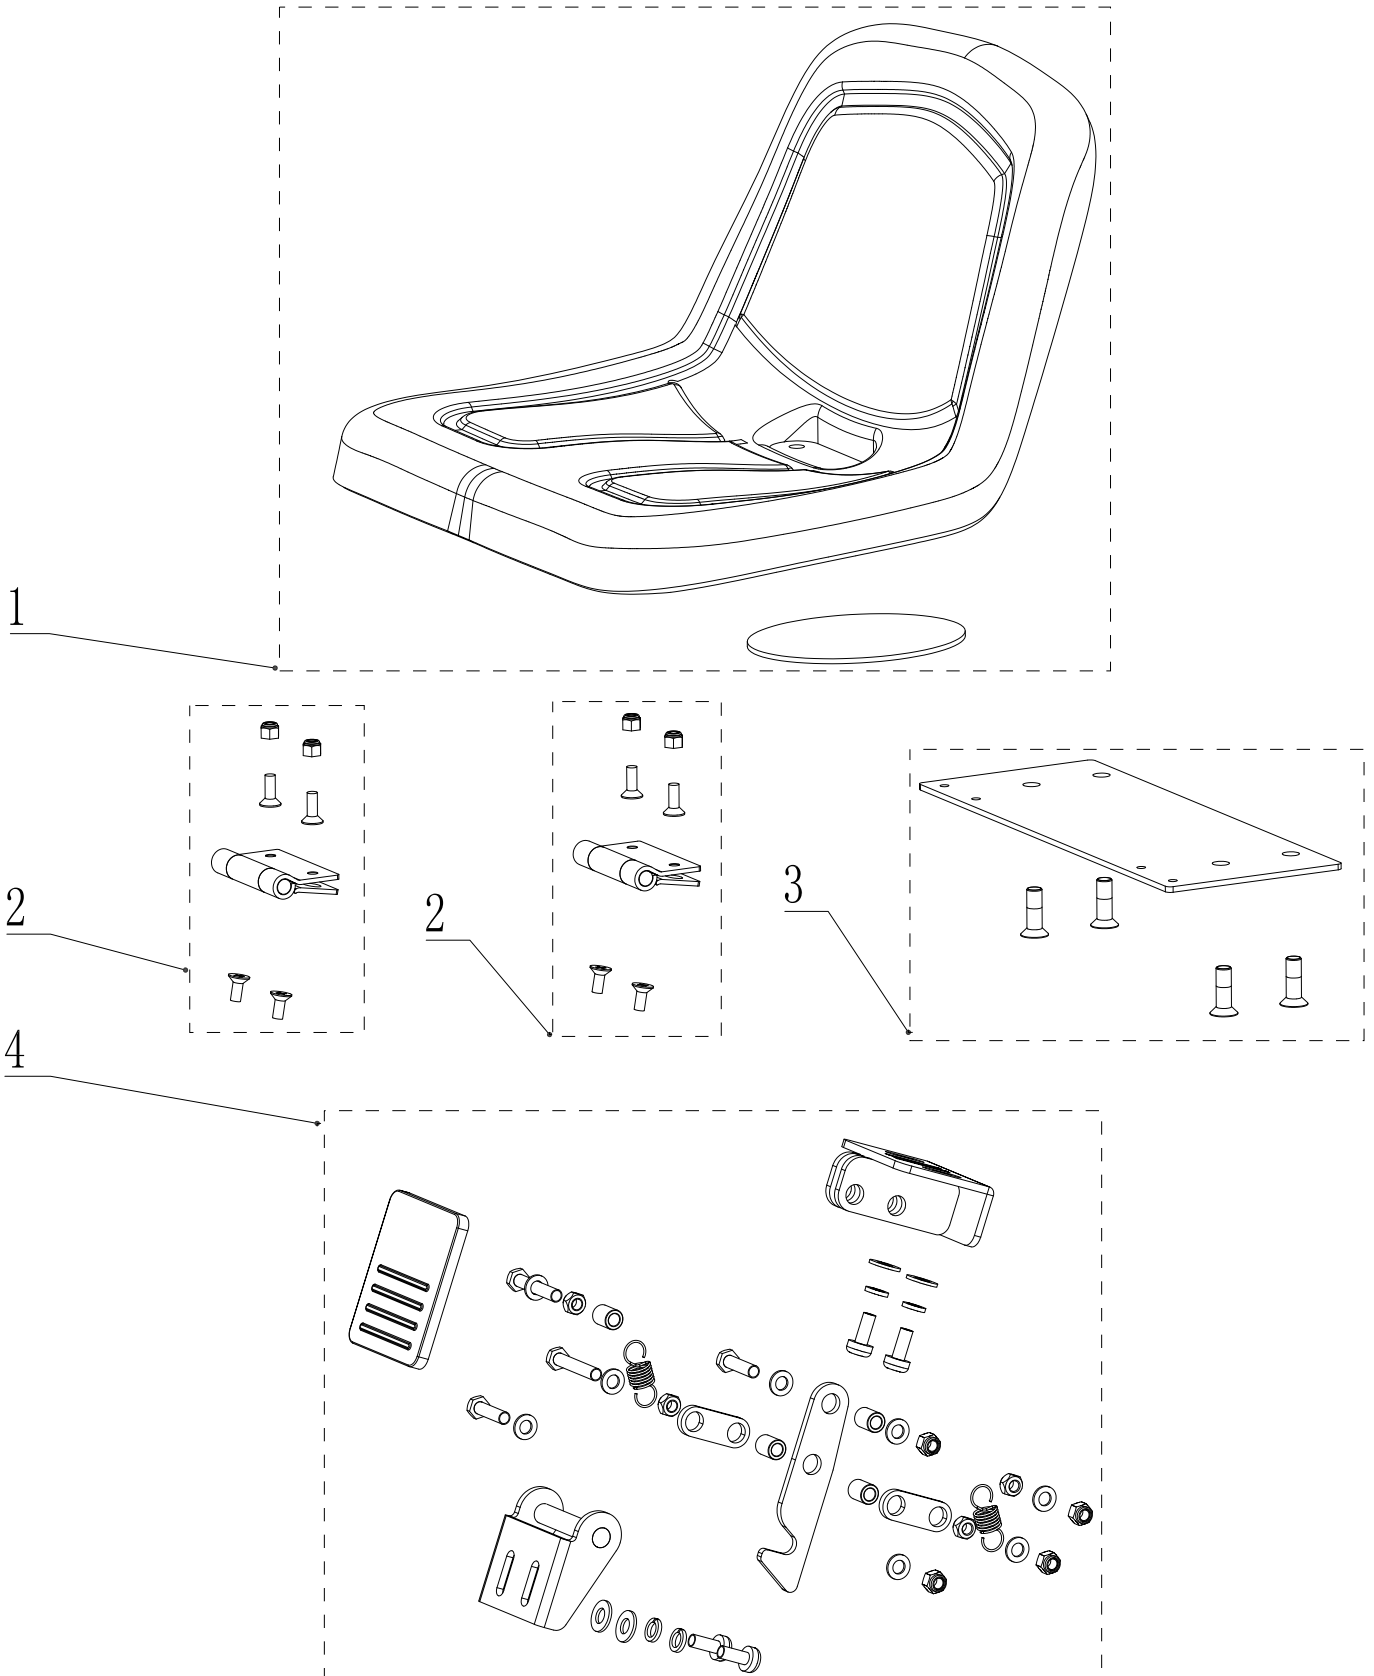

SEAT ASSEMBLY

SEAT ASSEMBLY			
Item	Part No	Description	Qty
1	VR17405	KIT SEAT	1
2	VR17406	HINGE KIT SEAT	2
3	VR17407	KIT SEAT MOUNTING PLATE	1
4	VR17200	KIT RECOVERY TANK LATCH	1