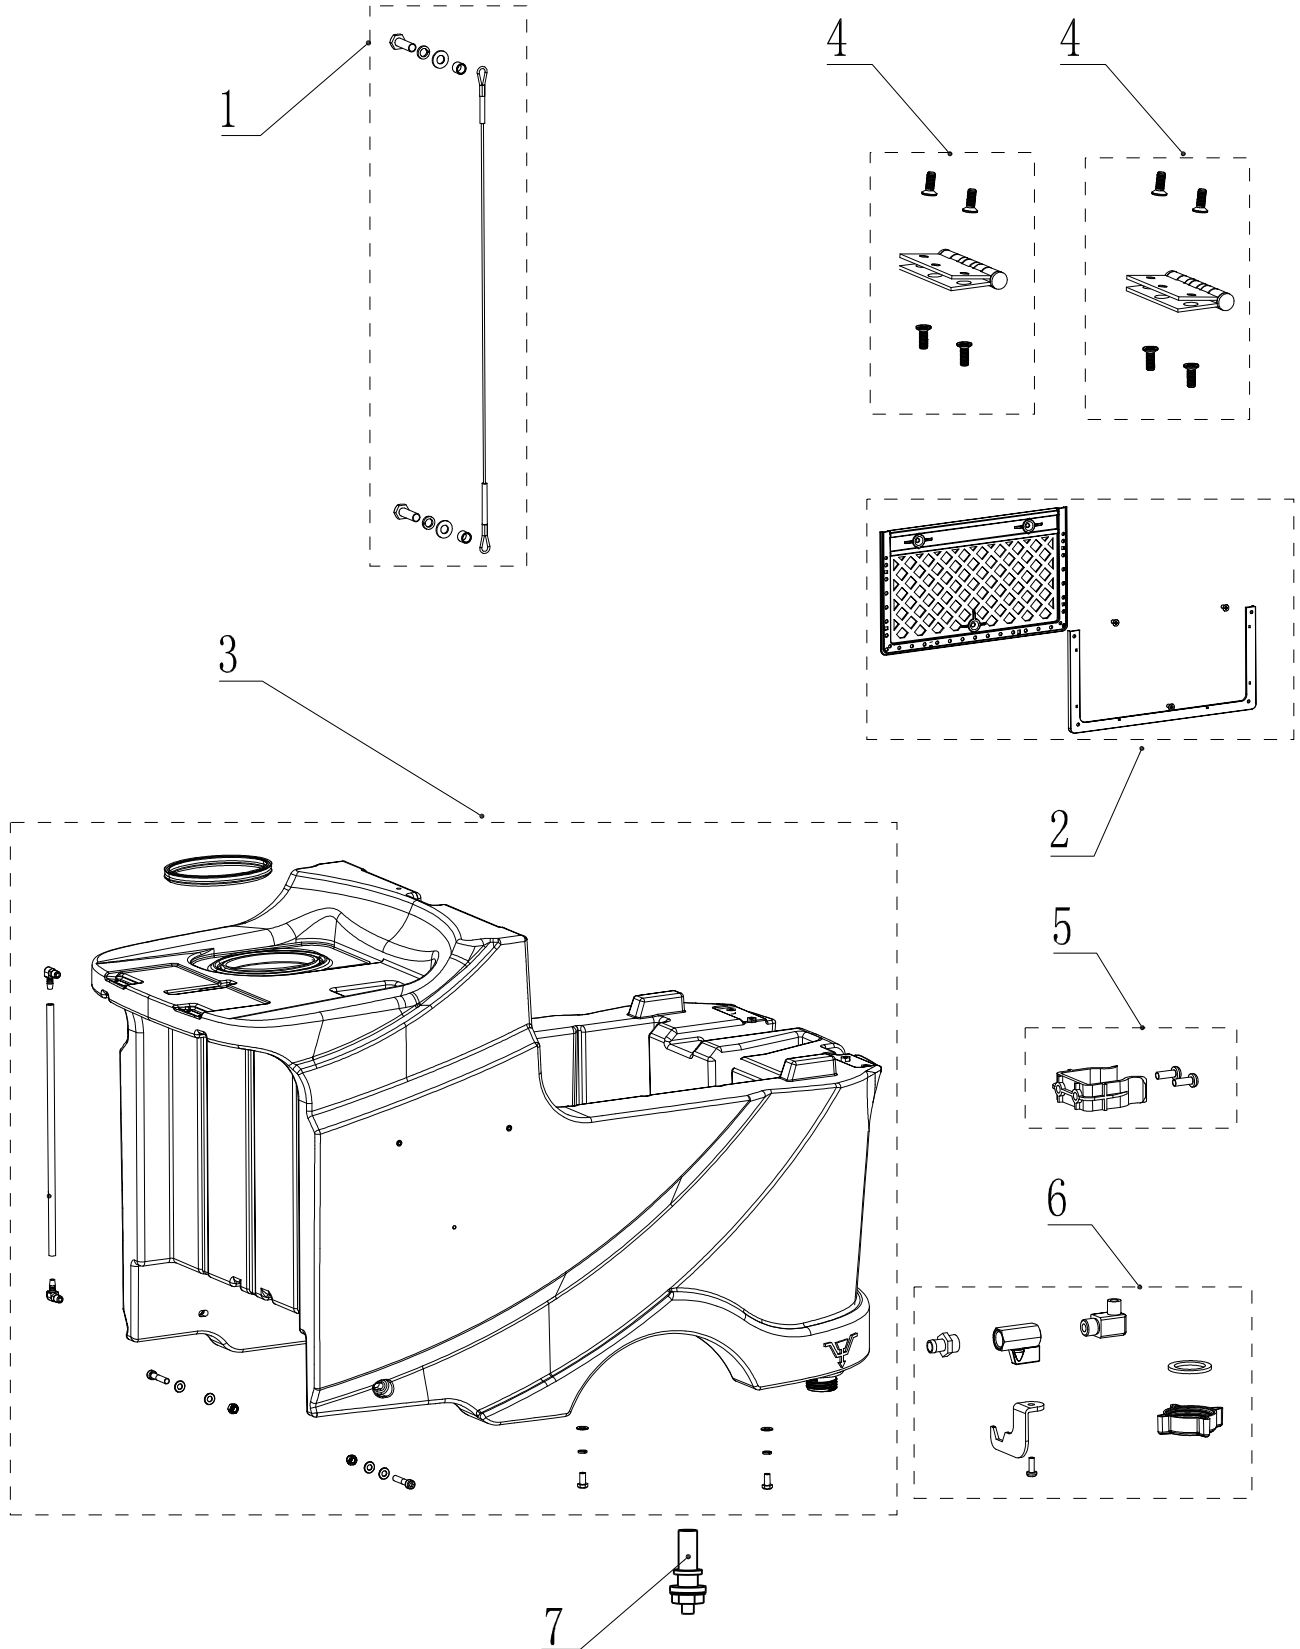

SOLUTION TANK ASSEMBLY

SOLUTION TANK ASSEMBLY			
Item	Part No	Description	Qty
1	VR17170	PULL CABLE RECOVERY TANK	1
2	VR17300	KIT NET BAG	1
3	VR17601	KIT SOLUTION TANK	1
4	VR17602	HINGE KIT RECOVEY TANK	2
5	GV70034	HOSE CLAMP	2
6	VR17604	KIT WATER ADJUSTMENT	1
7	VR13430	SWITCH SOLUTION TANK WATER LEVEL	1