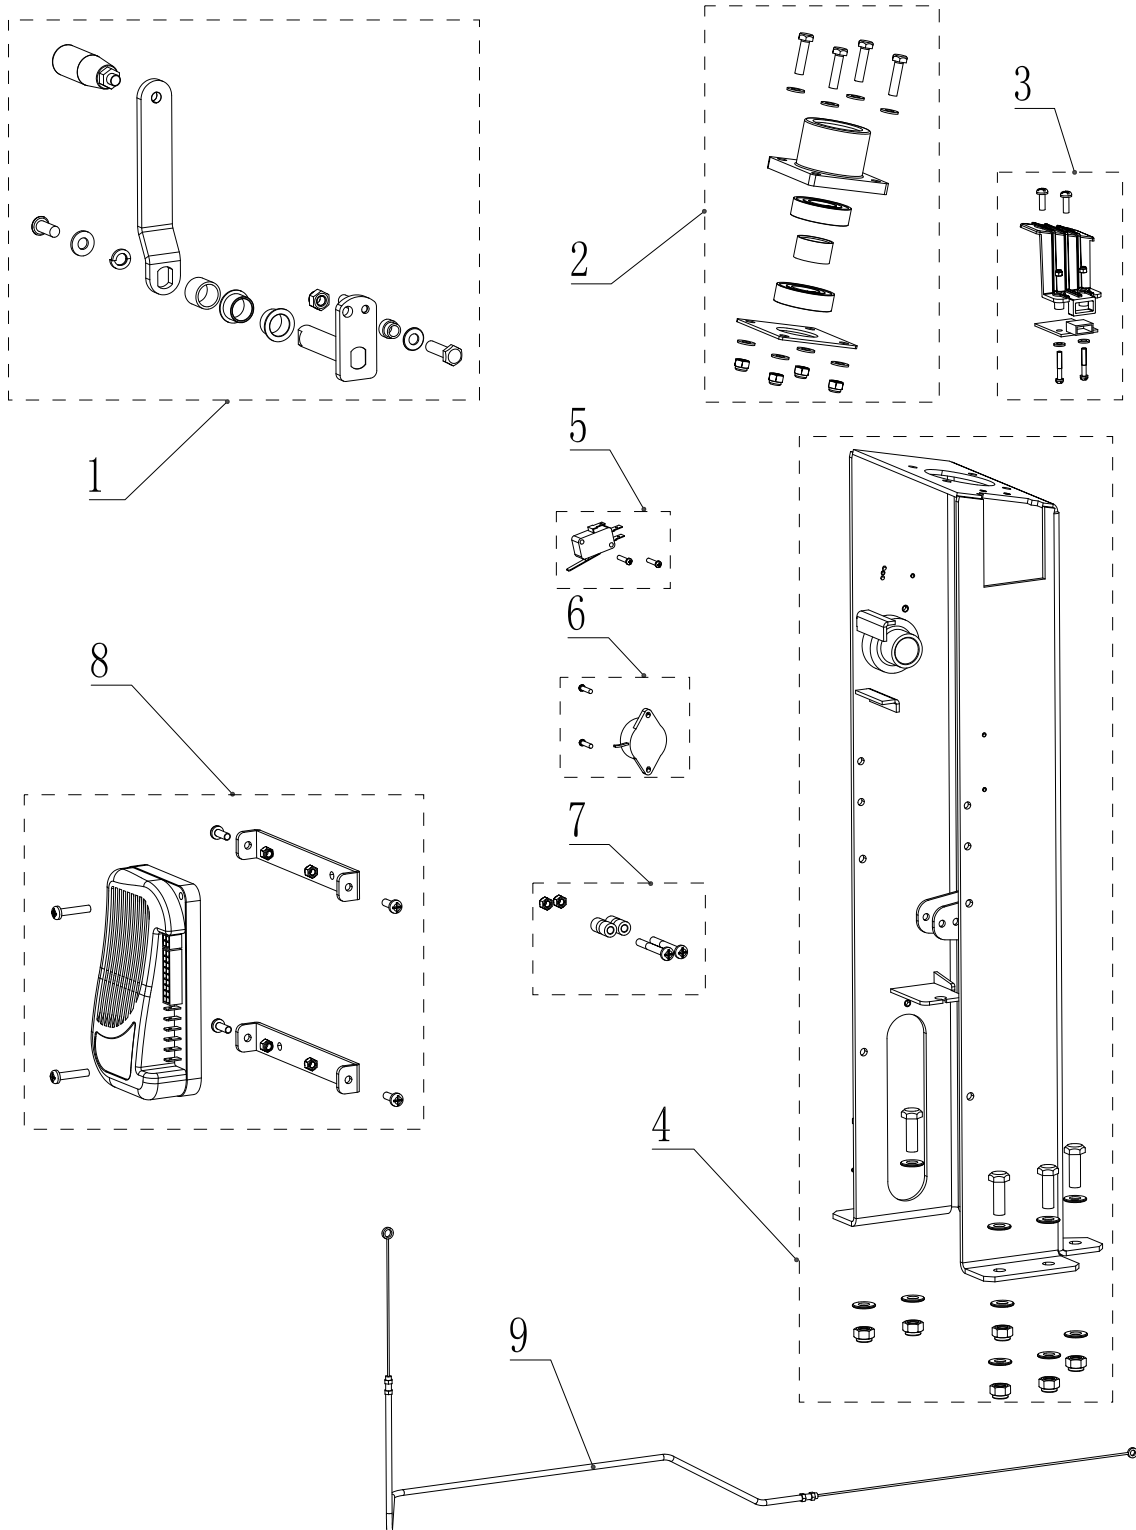

# DIRECTION CONTROL ASSEMBLY

---

<b>DIRECTION CONTROL ASSEMBLY</b>			
<b>Item</b>	<b>Part No</b>	<b>Description</b>	<b>Qty</b>
1	VR10033	STEERING WHEEL	1
2	VR10039	RUBBER SLEEVE STEERING WHEEL	1
3	VR10014	KIT STEERING WHEEL LOCK	1
4	VR10001	UP SHAFT STEERING WHEEL	1
5	VR10040	KIT UNIVERSAL JOINT	1
6	VR11301	DOWN SHAFT STEERING WHEEL	1
7	VR11303	KIT GEAR	1

# FRONT MAIN FRAME ASSEMBLY

---

<b>FRONT MAIN FRAME ASSEMBLY</b>			
<b>Item</b>	<b>Part No</b>	<b>Description</b>	<b>Qty</b>
1	VR12100	HANDLE KIT SQUEEGEE LIFT	1
2	VR12200	KIT BEARING BASE	1
3	VR12300	KIT USB	1
4	VR12401	KIT FRONT FRAME	1
5	VR12403	KIT SQUEEGEE SWITCH	1
6	VR12013	KIT HORN	1
7	VR12402	KIT CABLE GUIDE WHEEL SQUEEGEE LIFT	1
8	VR12404	KIT DRIVE MOTOR CONTROL	1
9	VR12004	CABLE SQUEEGEE LIFT	1