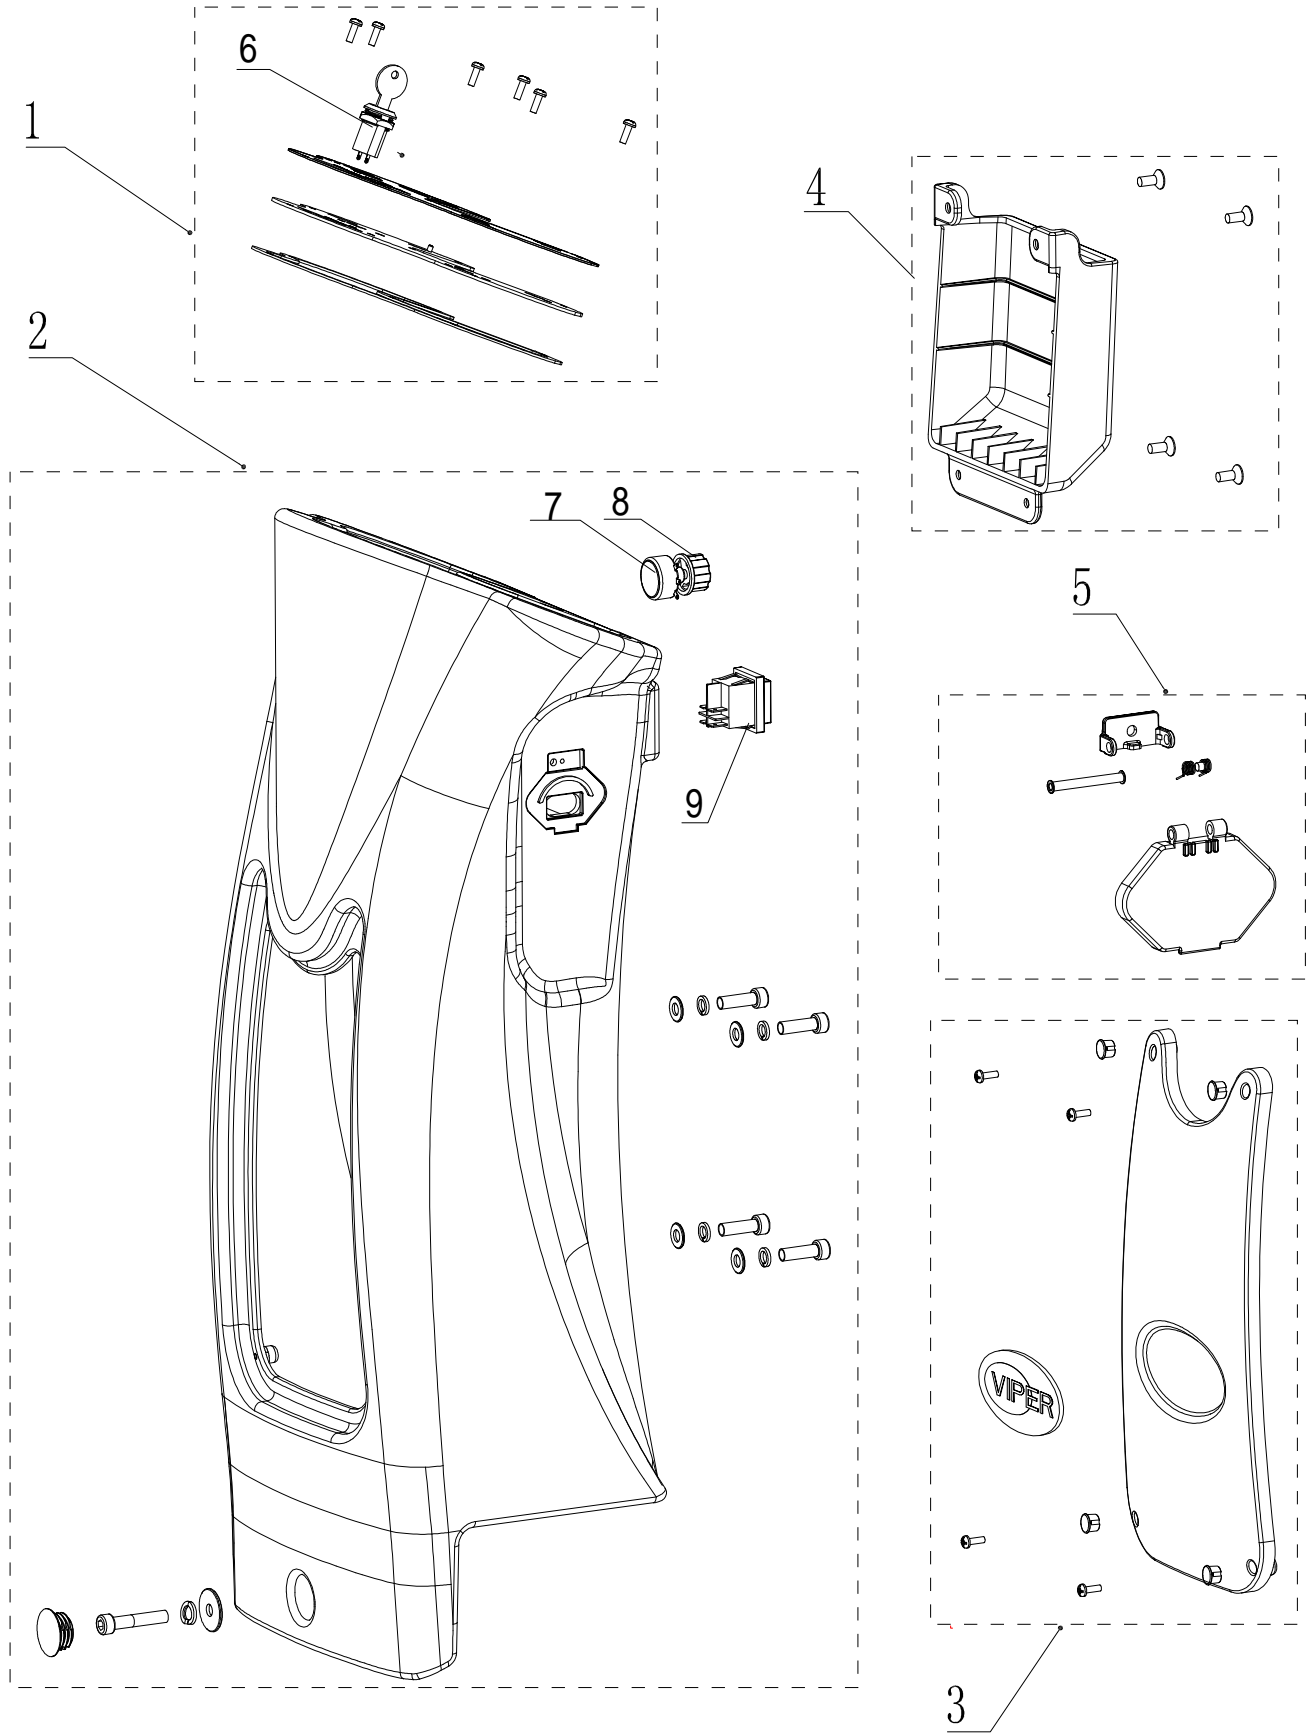

CONTROL HOUSING ASSEMBLY

CONTROL HOUSING ASSEMBLY			
Item	Part No	Description	Qty
1	VR15100	KIT CONTROL PANEL	1
2	VR15008	KIT CONTROL HOUSING	1
3	VR15009	LID KIT DRIVE MOTOR CONTROL	1
4	VR15011	KIT PHONE STORAGE	1
5	VR15200	KIT USB COVER	1
6	VR13436	KEY SWITCH	1
7	VR13441	SPEED POTENTIOMETER	1
8	VF81730	POTENTIOMETER KNOB	1
9	VR15110	FORWARD OR REVERSE BUTTON	1