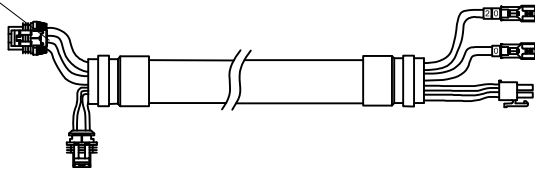

ELECTRIC PARTS

<b>ELECTRIC PARTS</b>			
<b>Item</b>	<b>Part No</b>	<b>Description</b>	<b>Qty</b>
1	VR13414	KIT BATTERIES 24V WIRE	1
2	VR13418	KIT CONTACTOR WIRE	1
3	VR13424	MAIN CONTACTOR TO BRUSH MOTOR CONTACTOR WIRE	1
4	VR13422	VACUUM MOTOR BREAKER TO VACUUM MOTOR BREAKER WIRE	1
5	VR13425	BRUSH MOTOR CONTACTOR TO BRUSH MOTOR BREAKER WIRE	1
6	VR13421	MAIN BREAKER TO EMERGENCY-STOP BUTTON WIRE	1
7	VR13417	MAIN CONTACTOR TO NEGATIVE CONNECT POLE WIRE	1
8	VR13419	MAIN CONTACTOR TO MAIN BREAKER WIRE	1
9	VR13416	NEGATIVE CONNECT POLE WIRE	1
10	VR13420	MAIN CONTACTOR TO VACUUM MOTOR BREAKER WIRE	1
11	VR13437	MAIN CONTACTOR TO DRIVE MOTOR BREAKER WIRE	1

OTHER ELECTRIC PARTS ASSEMBLY

1

5

2

6

3

7

4