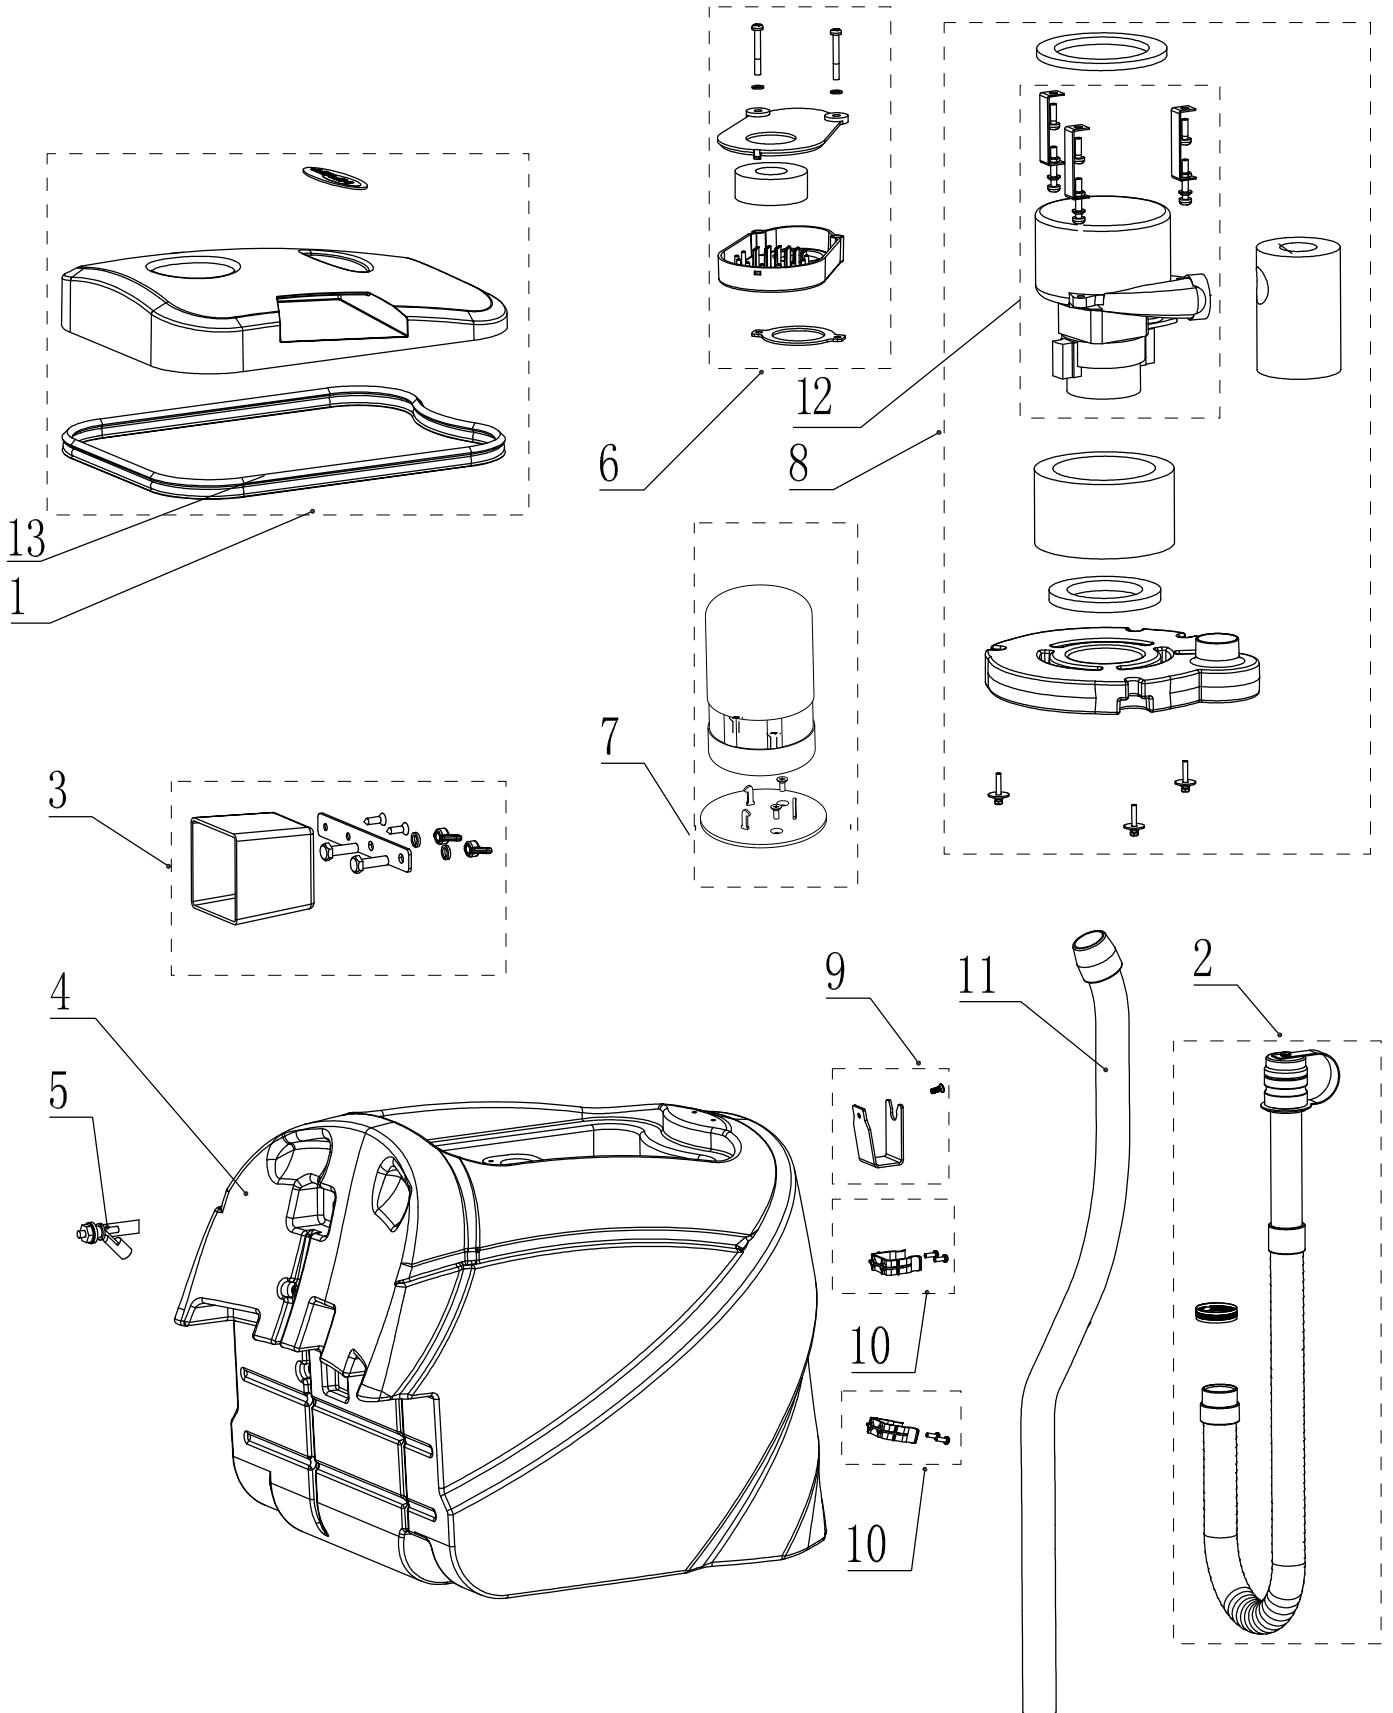

RECOVERY TANK ASSEMBLY

RECOVERY TANK ASSEMBLY			
Item	Part No	Description	Qty
1	VR17140	LID KIT RECOVERY TANK	1
2	VR17606	KIT DRAIN HOSE	1
3	VR17107	LID KIT WATER LEVEL SWITCH RECOVER TANK	1
4	VR17101	RECOVERY TANK	1
5	VR13431	SWITCH WATER LEVEL RECOVERY TANK	1
6	VR17130	KIT VACUUM HOLE	1
7*	VR17160	KIT WARNING LIGHT	1
8	VR17120	KIT VACUUM MOTOR AND FIXING	1
9	VR17605	KIT SQUEEGEE HOOK	1
10	VR17603	KIT HOSE CLAMP	2
11	VR17006	SQUEEGEE HOSE	1
12	VR17119	KIT VACUUM MOTOR	1
13	VR17109	SEALING	1

*-----OPTIONAL