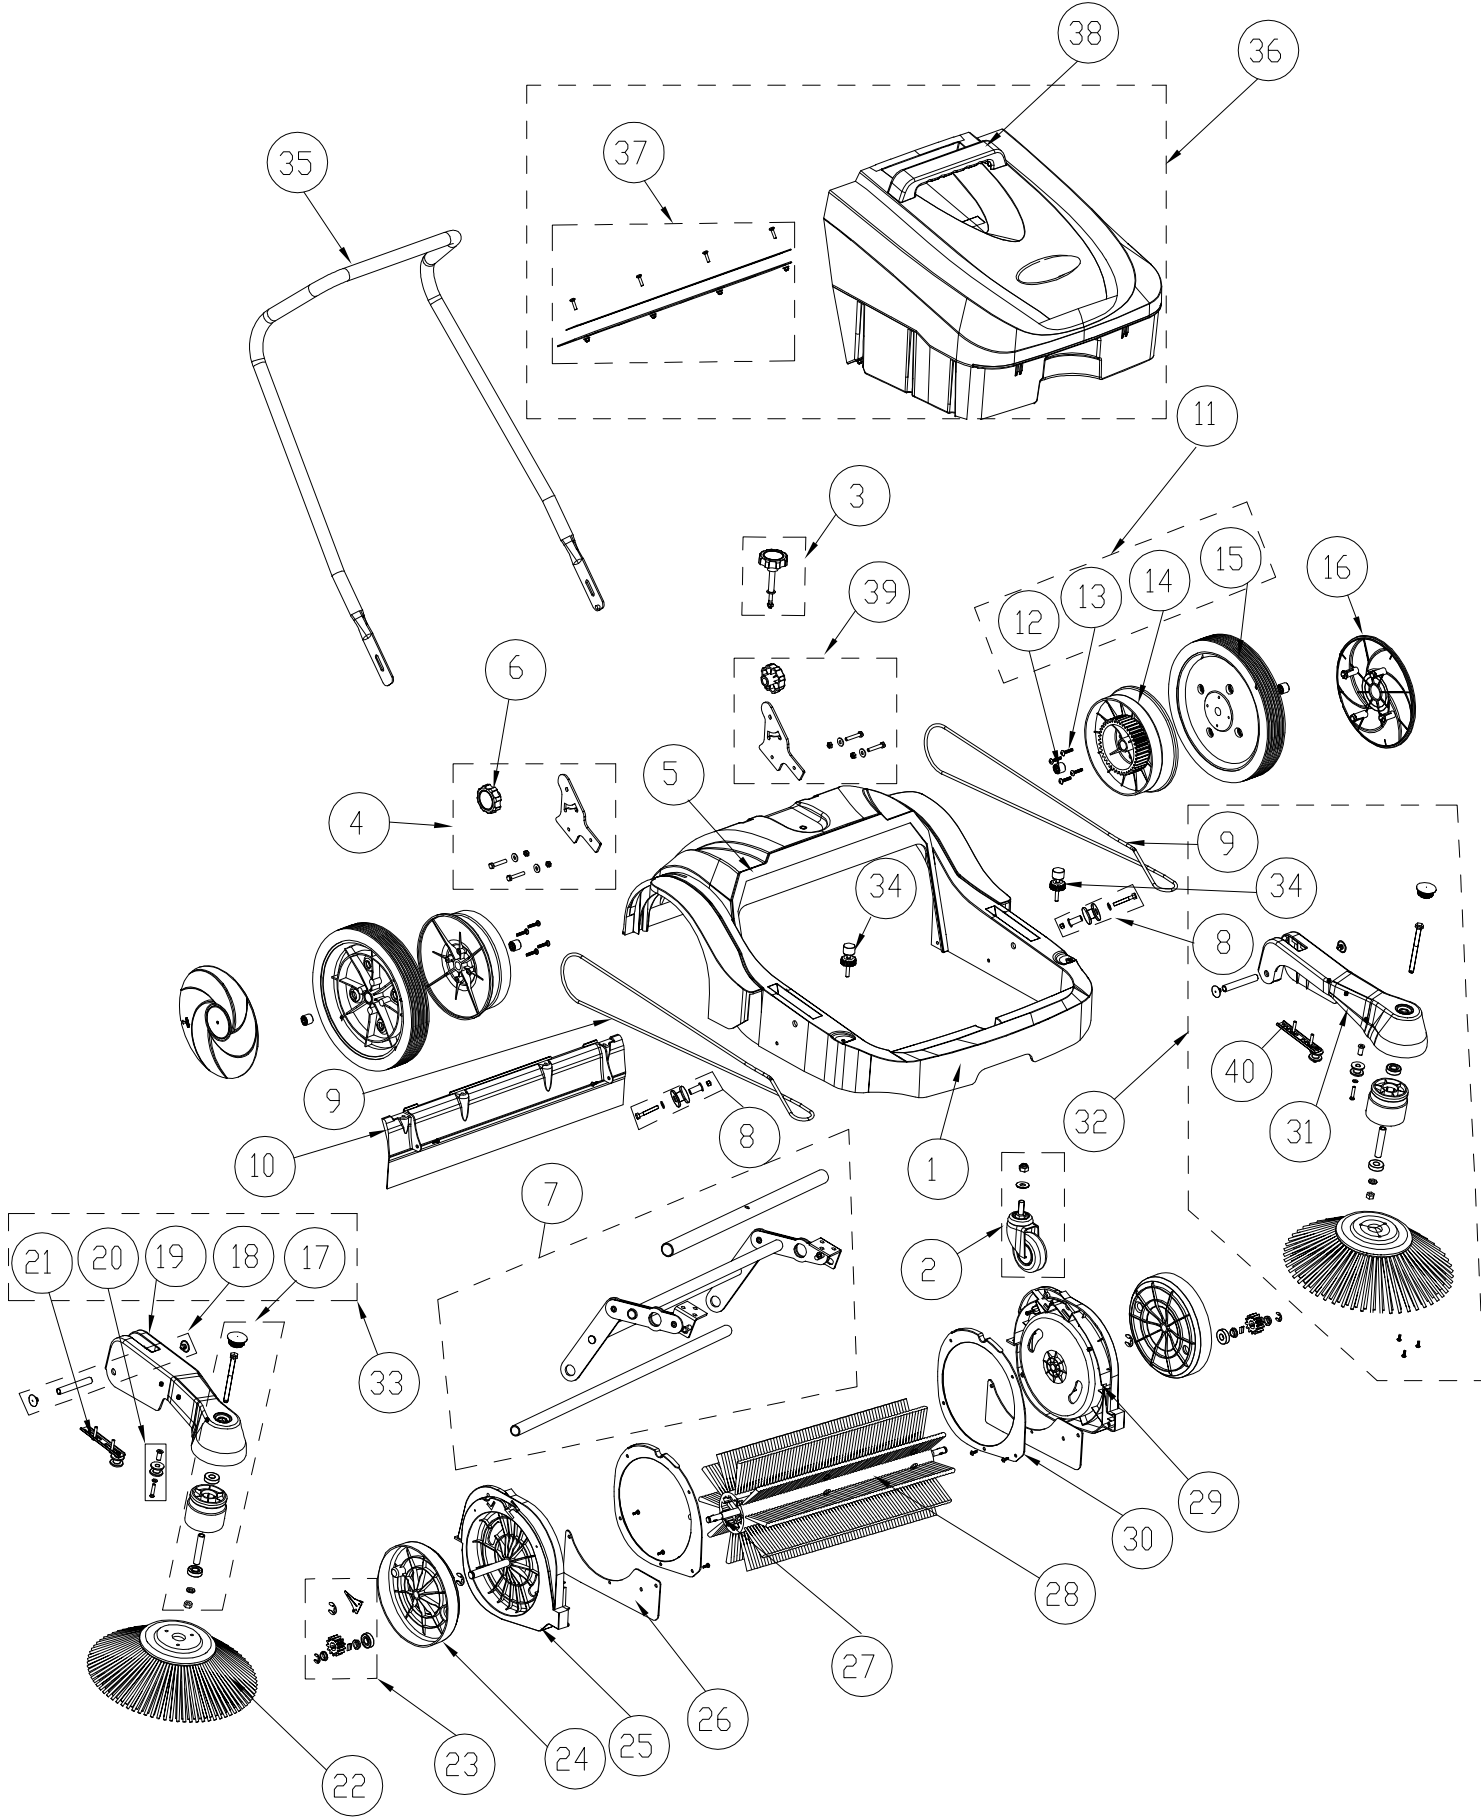

Viper Partlist

Item	Part No.	Description	QTY
1	VP13003	CHASSIS	1
2	VP11912	CASTER KIT	1
3	VP11913	MAIN BROOM HEIGHT ADJUSTING KNOB	1
4	VP13901	HANDLE CONNECT RIGHT KIT	1
5	VP11023	SEALING	1
6	VP11021	HANDLE ADJUSTING KNOBS	2
7	VP11914	MAIN BROOM ADJUST KIT	1
8	VP11915	BELT TENSION WHEEL KIT	1
9	VP11012	ROUND BELT D6	1
10	VP11010	REAR SEAL SKIRT	1
11	VP11300	WHEEL KIT	2
12	VP11302	PLASTIC BEARING	4
13	VA80825	SCREW ST5X25	8
14	VP11301	PLASTIC GEAR	2
15	VP11312	DRIVE WHEEL(black)	2
16	VP13301	WHEEL CAP	2
17	VP11903	BELT PULLEY KIT	2
18	VP11904	SIDE BROOM AXLE KIT	2
19	VP13401	RIGHT SIDE BROOM ARM	1
20	VP11905	GUIDE WHEEL KIT	1
21	VP11420	BELT TENSION RIGHT KIT	1
22	VP11406	SIDE BROOM	1
23	VP11906	GEAR KIT	2
24	VP11203	MAIN BROOM ADJUSTING PLASTIC DISK	2
25	VP11201	RIGHT SUPPORT BASE	1
26	VP11204	SEAL SKIRT	2
27	VP11212	MAIN BROOM SHAFT	1
28	VP13211	MAIN BROOM	1
29	VP11202	LEFT SUPPORT BASE	1
30	VP11206	COVER SUPPORT BASE	2
31	VP13501	LEFT SIDE BROOM ARM	1
32	VP13500	SIDE BROOM LEFT KIT(Optional)	1
33	VP13400	SIDE BROOM RIGHT KIT	1
34	VP11907	SIDE BROOM ADJUST KIT	1
35	VP13002	HANDLE BAR	1
36	VP13600	HOPPER	1
37	VP11910	SKIRT HOPPER KIT	1
38	VP13602	HANDLE HOPPER	1
39	VP13902	HANDLE CONNECT LEFT KIT	1
40	VP11909	BELT TENSION LEFT KIT	1

WEAR AND TEAR PARTS		
VP11912	CASTER	1
VP11012	ROUND BELT D6	1
VP11010	REAR SEAL SKIRT	1
VP11300	WHEEL KIT	2
VP11406	SIDE BROOM	1
VP11204	SEAL SKIRT	2
VP13211	MAIN BROOM	1
VP11910	SKIRT HOPPER KIT	1
VP11023	SEALING	1
VP11021	HANDLE ADJUSTING KNOBS	2